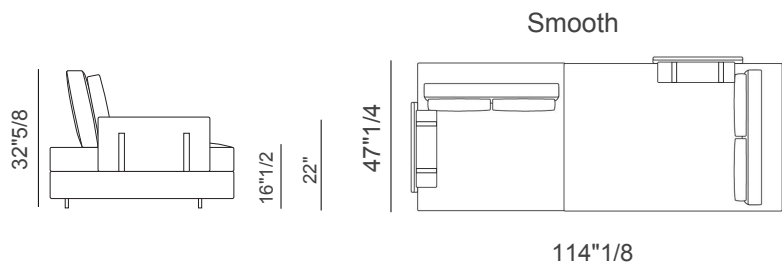

## *Description*

The High-End Italian designer Hemingway sectional has a spacious seat, harmoniously combining maximum functionality with comfort. Made in Italy.

## *Dimensions*

**Size:** 114"1/8W x 47"1/4D x 32"5/8H