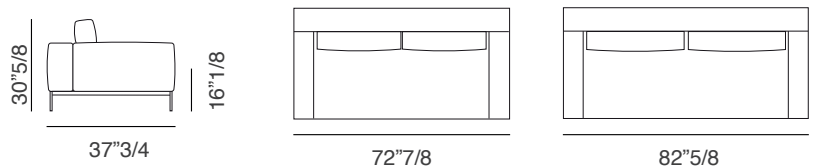

Molvedo

Design: Ludovica & Roberto Palomba

Description

The Molvedo high-end Italian designer sofa has simple, minimal volumes endowed with the greatest comfort thanks to a feather-down filling. Molvedo is made with a wooden frame and has elastic straps, padded in expanded polyurethane, upholstered with feather mattress. Made in Italy.

Dimensions

2-seater: 72"7/8W x 37"3/4D x 31"1/2H

3-seater A: 82"5/8W x 37"3/4D x 31"1/2H

3-seater B: 92"1/2W x 37"3/4D x 31"1/2H

4-seater: 102"3/8W x 37"3/4D x 31"1/2H

Finishes and materials

Base Structure: Wood.