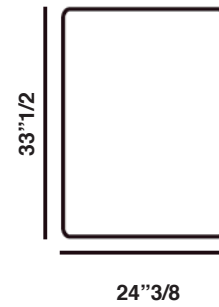

Fold Ottoman 2