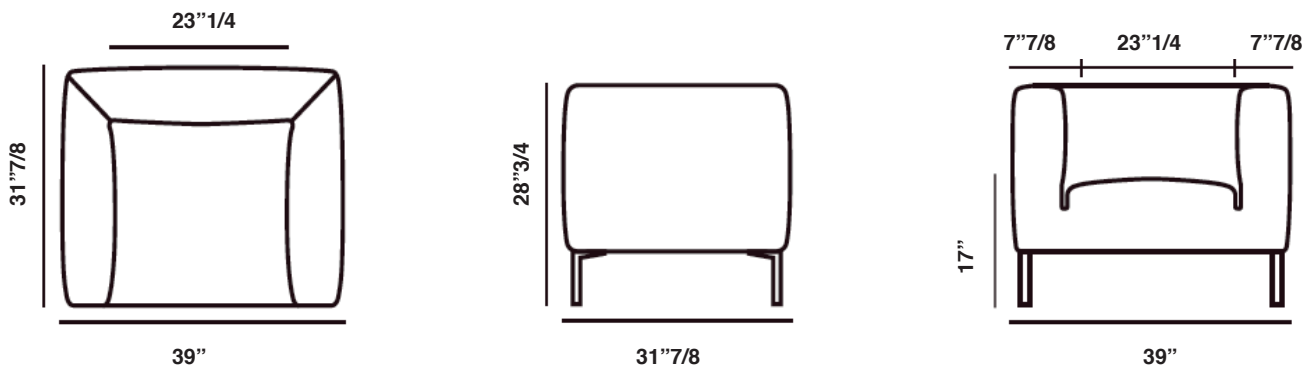

Fold

Design: Garcia Cumini

Description

Lounge Chair with frame is in solid wood and plywood, sprung with interwoven elastic bands. Feet are in cast, available in four finishes: chrome, white-matt, red-matt or grey-matt painted.

Padding: Fold is padded with differentiated density non-deformable polyurethane foam, the upper layer of the seat is in Memory Foam polyurethane finished with polyester fibre. Underlining in white cotton. Cushions and Lumbar Cushions are in goose and duck white, new feathers.

Sofa Dimensions

Fold Lounge Chair: 39"W x 31"7/8D x 28"3/4H - **Seat Height:** 17"

Fold Ottoman Size A: 24"3/8W x 33"1/2D x 17"H

Fold Ottoman Size B: 33"1/2W x 33"1/2D x 17"H

Fold Lounge Chair

Fold Ottoman 1