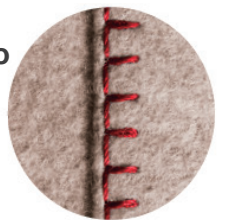

Sofa Dimensions

Fold Lounge Chair: 39"W x 31"7/8D x 28"3/4H - **Seat Height:** 17"

Fold Ottoman Size A: 24"3/8W x 33"1/2D x 17"H

Fold Ottoman Size B: 33"1/2W x 33"1/2D x 17"H

Fold Lounge Chair

Fold Ottoman 1

Fold Ottoman 2

Simple
Lapped seam

Stitching
Punto Cavallo

Finishes and materials

Frame: Solid wood and plywood.

Feet: Chrome, white matt, red matt or grey matt painted.

Padding: Differentiated density non-deformable polyurethane foam.