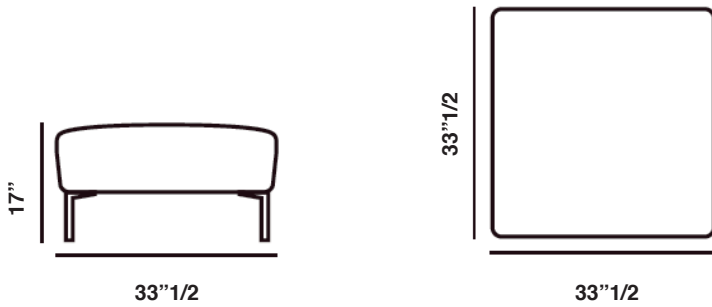

Sofa Dimensions

Fold Lounge Chair: 39"W x 31"7/8D x 28"3/4H - **Seat Height:** 17"

Fold Ottoman Size A: 24"3/8W x 33"1/2D x 17"H

Fold Ottoman Size B: 33"1/2W x 33"1/2D x 17"H

Fold Lounge Chair

Fold Ottoman 1