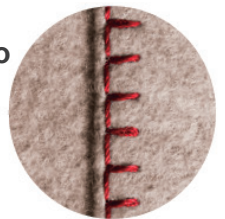

Stitching
Punto Cavallo