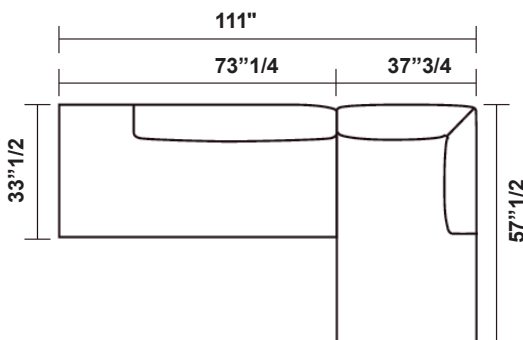

Sofa Dimensions

Composition A: 111"W x 57"1/2D x 28"3/4H

Composition B: 115"3/4"W x 81"D x 28"3/4H

Compositions

Composition A

Composition B

Cushions

Simple
Lapped seam