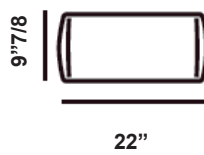

Sofa Dimensions

Composition A: 111"W x 57"1/2D x 28"3/4H

Composition B: 115"3/4"W x 81"D x 28"3/4H

Compositions

Composition A

Composition B

Cushions

Simple
Lapped seam