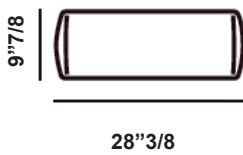

Sofa Dimensions

Composition A: 111"W x 57"1/2D x 28"3/4H

Composition B: 115"3/4"W x 81"D x 28"3/4H

Compositions

Composition A

Composition B

Cushions

Simple
Lapped seam