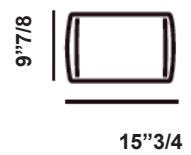

Sofa Dimensions

Composition A: 111"W x 57"1/2D x 28"3/4H

Composition B: 115"3/4"W x 81"D x 28"3/4H

Compositions

Composition A

Composition B

Cushions

Simple
Lapped seam