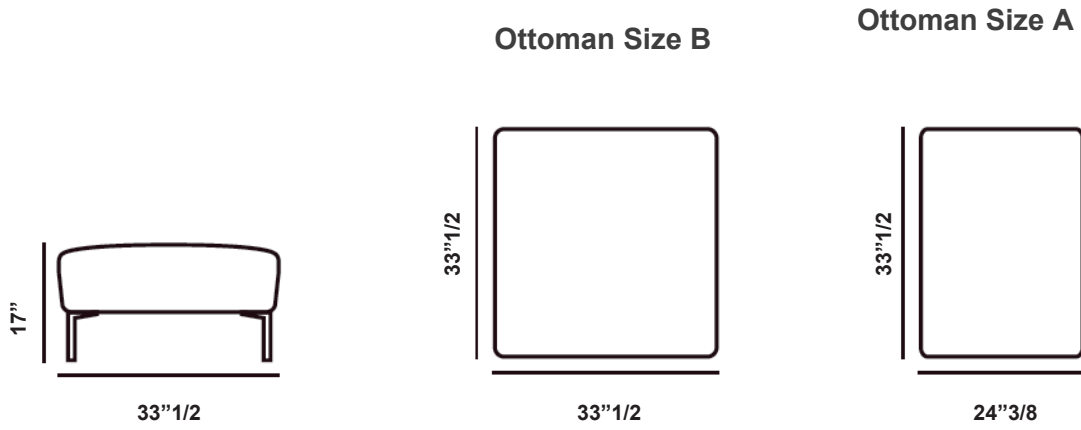

Sofa Dimensions

Composition A: 111"W x 57"1/2D x 28"3/4H

Composition B: 115"3/4"W x 81"D x 28"3/4H

Compositions

Composition A

Composition B

Cushions

Simple
Lapped seam