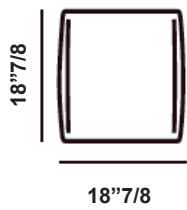

Sofa Dimensions

Composition A: 111"W x 57"1/2D x 28"3/4H

Composition B: 115"3/4"W x 81"D x 28"3/4H

Compositions

Composition A

Composition B

Cushions

Simple
Lapped seam