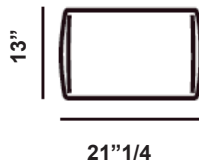

Sofa Dimensions

Composition A: 111"W x 57"1/2D x 28"3/4H

Composition B: 115"3/4"W x 81"D x 28"3/4H

Compositions

Composition A

Composition B

Cushions

Simple
Lapped seam