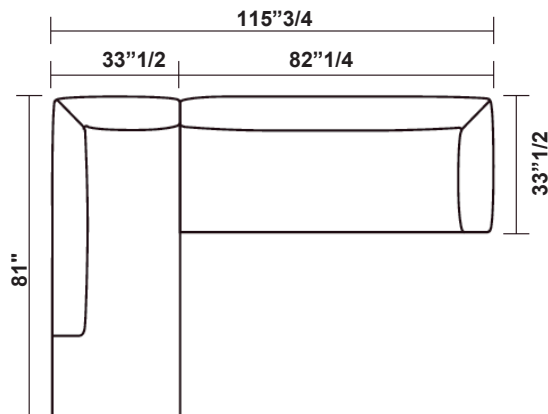

Sofa Dimensions

Composition A: 111"W x 57"1/2D x 28"3/4H

Composition B: 115"3/4"W x 81"D x 28"3/4H

Compositions

Composition A

Composition B

Cushions

Simple
Lapped seam