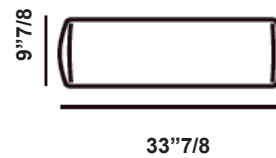

Sofa Dimensions

Composition A: 111"W x 57"1/2D x 28"3/4H

Composition B: 115"3/4"W x 81"D x 28"3/4H

Compositions

Composition A

Composition B

Cushions

Simple
Lapped seam