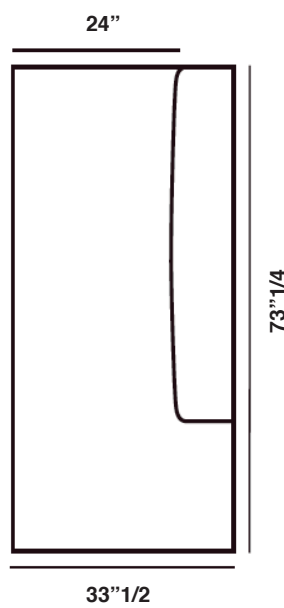

Sofa Dimensions

Size A: 56"5/8W x 33"1/2D x 28"3/4H - Seat Height: 17"

Size B: 68"7/8W x 33"1/2D x 28"3/4H - Seat Height: 17"

Size C: 81"1/2W x 33"1/2D x 28"3/4H - Seat Height: 17"

Size D: 90"1/8W x 33"1/2D x 28"3/4H - Seat Height: 17"

Size A

Size B

Size C

Size D

Sectional Dimensions

Fold 124 (Left or right): 48⁷/₈W x 33¹/₂D x 28³/₄H - Seat Height: 17"

Fold 155 (Left or right): 61"W x 33¹/₂D x 28³/₄H - Seat Height: 17"

Fold 187 (Left or right): 73⁵/₈W x 33¹/₂D x 28³/₄H - Seat Height: 17"

Fold 209 (Left or right): 82¹/₄W x 33¹/₂D x 28³/₄H - Seat Height: 17"

Fold 206 Dormeuse (Left or right): 81"W x 33¹/₂D x 28³/₄H - Seat Height: 17"

Fold Chaise Longue (Left or right): 37³/₄W x 57¹/₂D x 28³/₄H - Seat Height: 17"

Fold 209 Left

Fold 209 Right

Fold Chaise Longue Left

Fold Chaise Longue Right

Fold Corner Dormeuse Left

Fold Corner Dormeuse Right

Fold 186 Terminal Left

Fold 186 Terminal Right