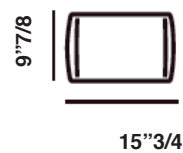

Fold Ottoman 1

33 1/2"

33 1/2"

Fold Ottoman 2

24 3/8"

Cushions

18 7/8"

21 1/4"

33 7/8"

28 3/8"

22"

15 3/4"