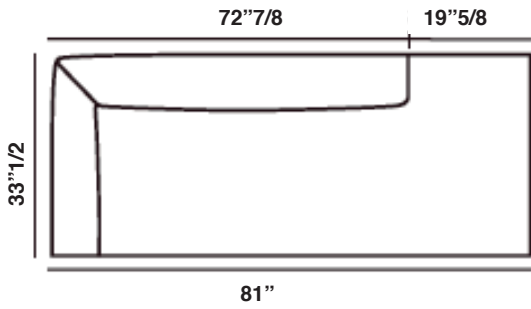

Fold 209 Left