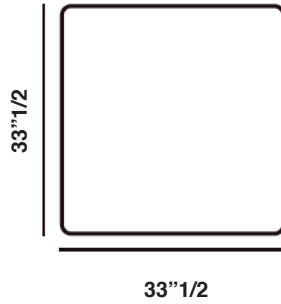

Fold Ottoman 1

33 1/2"

33 1/2"

Fold Ottoman 2

24 3/8"

Cushions

18 7/8"

21 1/4"

33 7/8"

28 3/8"

22"

15 3/4"