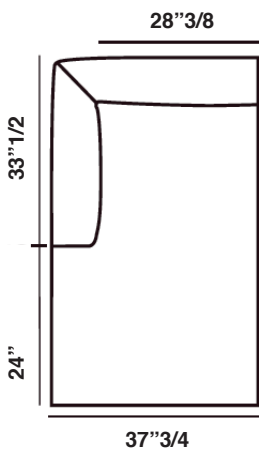

Fold Chaise Longue Left