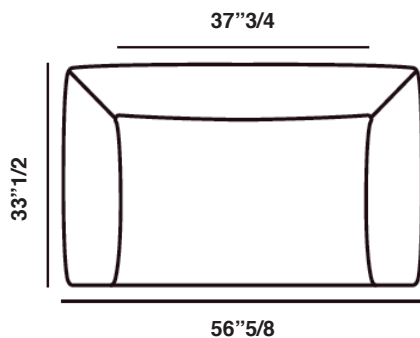

Sofa Dimensions

Size A: 56"5/8W x 33"1/2D x 28"3/4H - Seat Height: 17"

Size B: 68"7/8W x 33"1/2D x 28"3/4H - Seat Height: 17"

Size C: 81"1/2W x 33"1/2D x 28"3/4H - Seat Height: 17"

Size D: 90"1/8W x 33"1/2D x 28"3/4H - Seat Height: 17"

Size A

Size B

Size C

Size D

Sectional Dimensions

Fold 124 (Left or right): 48⁷/₈W x 33¹/₂D x 28³/₄H - Seat Height: 17"

Fold 155 (Left or right): 61"W x 33¹/₂D x 28³/₄H - Seat Height: 17"

Fold 187 (Left or right): 73⁵/₈W x 33¹/₂D x 28³/₄H - Seat Height: 17"

Fold 209 (Left or right): 82¹/₄W x 33¹/₂D x 28³/₄H - Seat Height: 17"

Fold 206 Dormeuse (Left or right): 81"W x 33¹/₂D x 28³/₄H - Seat Height: 17"

Fold Chaise Longue (Left or right): 37³/₄W x 57¹/₂D x 28³/₄H - Seat Height: 17"

Fold Corner Dormeuse (Left or right): 33¹/₂W x 81"D x 28³/₄H - Seat Height: 17"

Fold 186 Terminal (Left or right): 33¹/₂W x 73¹/₄D x 28³/₄H - Seat Height: 17"

Fold Ottoman 1: 33¹/₂W x 33¹/₂D x 17"H

Fold Ottoman 2: 24³/₈W x 33¹/₂D x 17"H