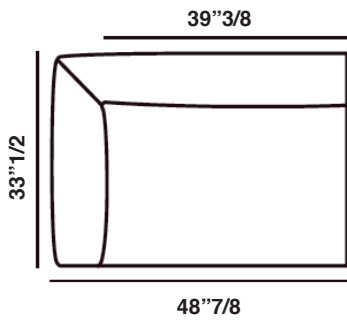

Fold 124 Left