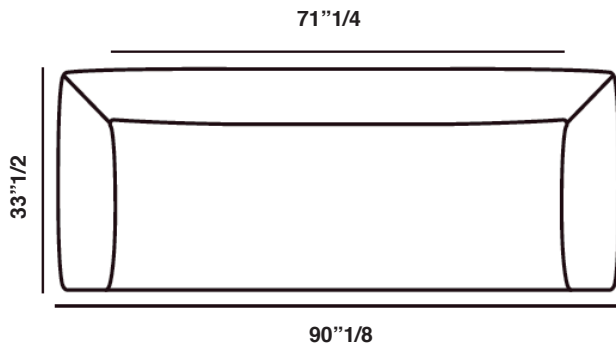

Sofa Dimensions

Size A: 56"5/8W x 33"1/2D x 28"3/4H - Seat Height: 17"

Size B: 68"7/8W x 33"1/2D x 28"3/4H - Seat Height: 17"

Size C: 81"1/2W x 33"1/2D x 28"3/4H - Seat Height: 17"

Size D: 90"1/8W x 33"1/2D x 28"3/4H - Seat Height: 17"

Size A

Size B

Size C

Size D

Sectional Dimensions

Fold 124 (Left or right): 48⁷/₈W x 33¹/₂D x 28³/₄H - Seat Height: 17"

Fold 155 (Left or right): 61"W x 33¹/₂D x 28³/₄H - Seat Height: 17"

Fold 187 (Left or right): 73⁵/₈W x 33¹/₂D x 28³/₄H - Seat Height: 17"

Fold 209 (Left or right): 82¹/₄W x 33¹/₂D x 28³/₄H - Seat Height: 17"

Fold 206 Dormeuse (Left or right): 81"W x 33¹/₂D x 28³/₄H - Seat Height: 17"

Fold Chaise Longue (Left or right): 37³/₄W x 57¹/₂D x 28³/₄H - Seat Height: 17"

Fold Corner Dormeuse (Left or right): 33¹/₂W x 81"D x 28³/₄H - Seat Height: 17"

Fold 186 Terminal (Left or right): 33¹/₂W x 73¹/₄D x 28³/₄H - Seat Height: 17"

Fold Ottoman 1: 33¹/₂W x 33¹/₂D x 17"H

Fold Ottoman 2: 24³/₈W x 33¹/₂D x 17"H