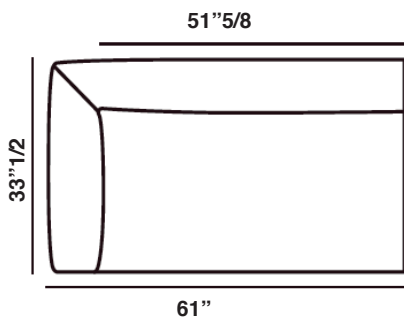

Fold 155 Left