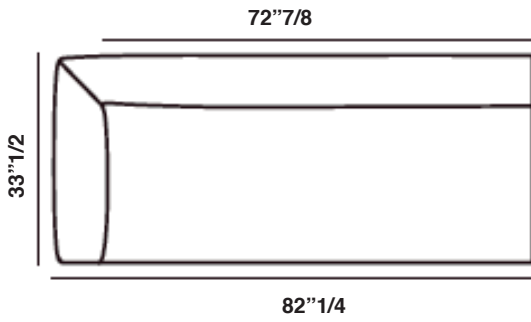

Sofa Dimensions

Size A: 56"5/8W x 33"1/2D x 28"3/4H - Seat Height: 17"

Size B: 68"7/8W x 33"1/2D x 28"3/4H - Seat Height: 17"

Size C: 81"1/2W x 33"1/2D x 28"3/4H - Seat Height: 17"

Size D: 90"1/8W x 33"1/2D x 28"3/4H - Seat Height: 17"

Size A

Size B

Size C

Size D

Sectional Dimensions

Fold 124 (Left or right): 48⁷/₈W x 33¹/₂D x 28³/₄H - Seat Height: 17"

Fold 155 (Left or right): 61"W x 33¹/₂D x 28³/₄H - Seat Height: 17"

Fold 187 (Left or right): 73⁵/₈W x 33¹/₂D x 28³/₄H - Seat Height: 17"

Fold Corner Dormeuse (Left or right): 33¹/₂W x 81"D x 28³/₄H - Seat Height: 17"

Fold 186 Terminal (Left or right): 33¹/₂W x 73¹/₄D x 28³/₄H - Seat Height: 17"

Fold Ottoman 1: 33¹/₂W x 33¹/₂D x 17"H

Fold Ottoman 2: 24³/₈W x 33¹/₂D x 17"H

Fold 124 Left

Fold 124 Right

Fold 155 Left

Fold 155 Right

Fold 187 Left

Fold 187 Right

Fold 209 Left

Fold 209 Right