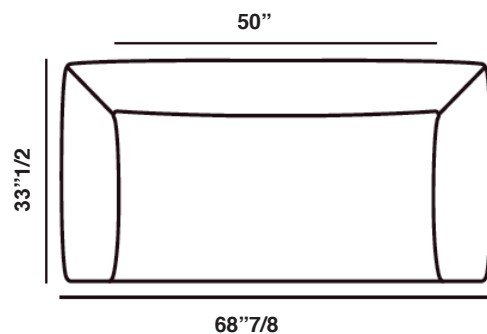

Sofa Dimensions

Size A: 56"5/8W x 33"1/2D x 28"3/4H - Seat Height: 17"

Size B: 68"7/8W x 33"1/2D x 28"3/4H - Seat Height: 17"

Size C: 81"1/2W x 33"1/2D x 28"3/4H - Seat Height: 17"

Size D: 90"1/8W x 33"1/2D x 28"3/4H - Seat Height: 17"

Size A

Size B

Size C

Size D

Sectional Dimensions

Fold 124 (Left or right): 48⁷/₈W x 33¹/₂D x 28³/₄H - Seat Height: 17"

Fold 155 (Left or right): 61"W x 33¹/₂D x 28³/₄H - Seat Height: 17"

Fold 187 (Left or right): 73⁵/₈W x 33¹/₂D x 28³/₄H - Seat Height: 17"

Fold 209 (Left or right): 82¹/₄W x 33¹/₂D x 28³/₄H - Seat Height: 17"

Fold 206 Dormeuse (Left or right): 81"W x 33¹/₂D x 28³/₄H - Seat Height: 17"

Fold Chaise Longue (Left or right): 37³/₄W x 57¹/₂D x 28³/₄H - Seat Height: 17"

Fold Corner Dormeuse (Left or right): 33¹/₂W x 81"D x 28³/₄H - Seat Height: 17"

Fold 186 Terminal (Left or right): 33¹/₂W x 73¹/₄D x 28³/₄H - Seat Height: 17"

Fold Ottoman 1: 33¹/₂W x 33¹/₂D x 17"H

Fold Ottoman 2: 24³/₈W x 33¹/₂D x 17"H