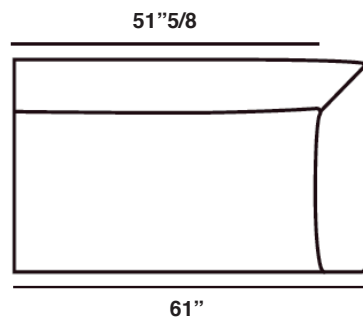

Sofa Dimensions

Size A: 56"5/8W x 33"1/2D x 28"3/4H - Seat Height: 17"

Size B: 68"7/8W x 33"1/2D x 28"3/4H - Seat Height: 17"

Size C: 81"1/2W x 33"1/2D x 28"3/4H - Seat Height: 17"

Size D: 90"1/8W x 33"1/2D x 28"3/4H - Seat Height: 17"

Size A

Size B

Size C

Size D

Sectional Dimensions

Fold 124 (Left or right): 48⁷/₈W x 33¹/₂D x 28³/₄H - Seat Height: 17"

Fold 155 (Left or right): 61"W x 33¹/₂D x 28³/₄H - Seat Height: 17"

Fold 187 (Left or right): 73⁵/₈W x 33¹/₂D x 28³/₄H - Seat Height: 17"

Fold Corner Dormeuse (Left or right): 33¹/₂W x 81"D x 28³/₄H - Seat Height: 17"

Fold 186 Terminal (Left or right): 33¹/₂W x 73¹/₄D x 28³/₄H - Seat Height: 17"

Fold Ottoman 1: 33¹/₂W x 33¹/₂D x 17"H

Fold Ottoman 2: 24³/₈W x 33¹/₂D x 17"H

Fold 124 Left

Fold 124 Right

Fold 155 Left

Fold 155 Right

Fold 187 Left

Fold 187 Right

Fold 209 Left

Fold 209 Right