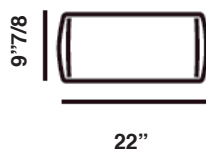

Fold Ottoman 1

33 1/2"

33 1/2"

Fold Ottoman 2

24 3/8"

Cushions

18 7/8"

21 1/4"

33 7/8"

28 3/8"

22"

15 3/4"