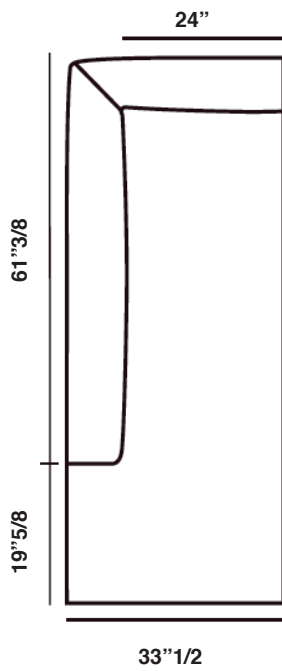

Sofa Dimensions

Size A: 56"5/8W x 33"1/2D x 28"3/4H - Seat Height: 17"

Size B: 68"7/8W x 33"1/2D x 28"3/4H - Seat Height: 17"

Size C: 81"1/2W x 33"1/2D x 28"3/4H - Seat Height: 17"

Size D: 90"1/8W x 33"1/2D x 28"3/4H - Seat Height: 17"

Size A

Size B

Size C

Size D

Sectional Dimensions

Fold 124 (Left or right): 48⁷/₈W x 33¹/₂D x 28³/₄H - Seat Height: 17"

Fold 155 (Left or right): 61"W x 33¹/₂D x 28³/₄H - Seat Height: 17"

Fold 187 (Left or right): 73⁵/₈W x 33¹/₂D x 28³/₄H - Seat Height: 17"

Fold 209 (Left or right): 82¹/₄W x 33¹/₂D x 28³/₄H - Seat Height: 17"

Fold 206 Dormeuse (Left or right): 81"W x 33¹/₂D x 28³/₄H - Seat Height: 17"

Fold Chaise Longue (Left or right): 37³/₄W x 57¹/₂D x 28³/₄H - Seat Height: 17"

Fold 209 Left

Fold 209 Right

Fold Chaise Longue Left

Fold Chaise Longue Right

Fold Corner Dormeuse Left

Fold Corner Dormeuse Right

Fold 186 Terminal Left

Fold 186 Terminal Right