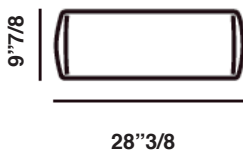

Fold Ottoman 1

33 1/2"

33 1/2"

Fold Ottoman 2

24 3/8"

Cushions

18 7/8"

21 1/4"

33 7/8"

28 3/8"

22"

15 3/4"