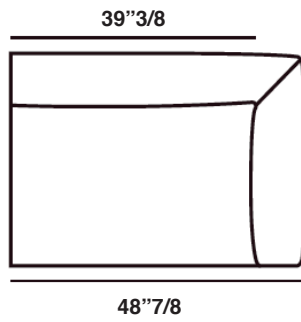

Fold 124 Right