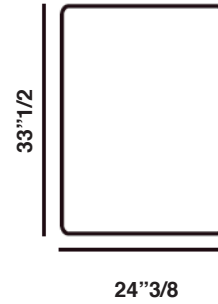

Sofa Dimensions

Size A: 56"5/8W x 33"1/2D x 28"3/4H - Seat Height: 17"

Size B: 68"7/8W x 33"1/2D x 28"3/4H - Seat Height: 17"

Size C: 81"1/2W x 33"1/2D x 28"3/4H - Seat Height: 17"

Size D: 90"1/8W x 33"1/2D x 28"3/4H - Seat Height: 17"

Size A

Size B

Size C

Size D

Sectional Dimensions

Fold 124 (Left or right): 48⁷/₈W x 33¹/₂D x 28³/₄H - Seat Height: 17"

Fold 155 (Left or right): 61"W x 33¹/₂D x 28³/₄H - Seat Height: 17"

Fold 187 (Left or right): 73⁵/₈W x 33¹/₂D x 28³/₄H - Seat Height: 17"

Fold Ottoman 1

33 1/2"

33 1/2"

Fold Ottoman 2

24 3/8"

Cushions

18 7/8"

21 1/4"