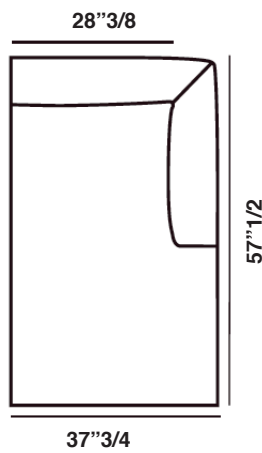

Sofa Dimensions

Size A: 56"5/8W x 33"1/2D x 28"3/4H - Seat Height: 17"

Size B: 68"7/8W x 33"1/2D x 28"3/4H - Seat Height: 17"

Size C: 81"1/2W x 33"1/2D x 28"3/4H - Seat Height: 17"

Size D: 90"1/8W x 33"1/2D x 28"3/4H - Seat Height: 17"

Size A

Size B

Size C

Size D

Sectional Dimensions

Fold 124 (Left or right): 48⁷/₈W x 33¹/₂D x 28³/₄H - Seat Height: 17"

Fold 155 (Left or right): 61"W x 33¹/₂D x 28³/₄H - Seat Height: 17"

Fold 187 (Left or right): 73⁵/₈W x 33¹/₂D x 28³/₄H - Seat Height: 17"

Fold Corner Dormeuse (Left or right): 33¹/₂W x 81"D x 28³/₄H - Seat Height: 17"

Fold 186 Terminal (Left or right): 33¹/₂W x 73¹/₄D x 28³/₄H - Seat Height: 17"

Fold Ottoman 1: 33¹/₂W x 33¹/₂D x 17"H

Fold Ottoman 2: 24³/₈W x 33¹/₂D x 17"H

Fold 209 Left

Fold 209 Right

Fold Chaise Longue Left

Fold Chaise Longue Right

Fold Corner Dormeuse Left

Fold Corner Dormeuse Right

Fold 186 Terminal Left

Fold 186 Terminal Right