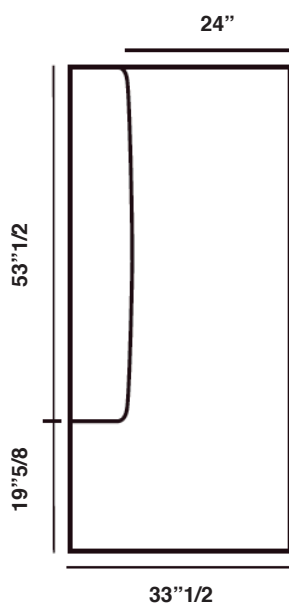

Sofa Dimensions

Size A: 56"5/8W x 33"1/2D x 28"3/4H - Seat Height: 17"

Size B: 68"7/8W x 33"1/2D x 28"3/4H - Seat Height: 17"

Size C: 81"1/2W x 33"1/2D x 28"3/4H - Seat Height: 17"

Size D: 90"1/8W x 33"1/2D x 28"3/4H - Seat Height: 17"

Size A

Size B

Size C

Size D

Sectional Dimensions

Fold 124 (Left or right): 48⁷/₈W x 33¹/₂D x 28³/₄H - Seat Height: 17"

Fold 155 (Left or right): 61"W x 33¹/₂D x 28³/₄H - Seat Height: 17"

Fold 187 (Left or right): 73⁵/₈W x 33¹/₂D x 28³/₄H - Seat Height: 17"

Fold 209 (Left or right): 82¹/₄W x 33¹/₂D x 28³/₄H - Seat Height: 17"

Fold 206 Dormeuse (Left or right): 81"W x 33¹/₂D x 28³/₄H - Seat Height: 17"

Fold Chaise Longue (Left or right): 37³/₄W x 57¹/₂D x 28³/₄H - Seat Height: 17"

Fold 209 Left

Fold 209 Right

Fold Chaise Longue Left

Fold Chaise Longue Right

Fold Corner Dormeuse Left

Fold Corner Dormeuse Right

Fold 186 Terminal Left

Fold 186 Terminal Right