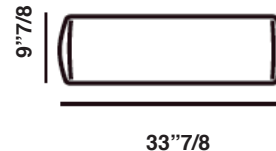

Sofa Dimensions

Size A: 56"5/8W x 33"1/2D x 28"3/4H - Seat Height: 17"

Size B: 68"7/8W x 33"1/2D x 28"3/4H - Seat Height: 17"

Size C: 81"1/2W x 33"1/2D x 28"3/4H - Seat Height: 17"

Size D: 90"1/8W x 33"1/2D x 28"3/4H - Seat Height: 17"

Size A

Size B

Size C

Size D

Sectional Dimensions

Fold 124 (Left or right): 48⁷/₈W x 33¹/₂D x 28³/₄H - Seat Height: 17"

Fold 155 (Left or right): 61"W x 33¹/₂D x 28³/₄H - Seat Height: 17"

Fold 187 (Left or right): 73⁵/₈W x 33¹/₂D x 28³/₄H - Seat Height: 17"

Fold Ottoman 1

33 1/2"

33 1/2"

Fold Ottoman 2

24 3/8"

Cushions

18 7/8"

21 1/4"