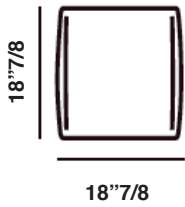

Sofa Dimensions

Size A: 56"5/8W x 33"1/2D x 28"3/4H - Seat Height: 17"

Size B: 68"7/8W x 33"1/2D x 28"3/4H - Seat Height: 17"

Size C: 81"1/2W x 33"1/2D x 28"3/4H - Seat Height: 17"

Size D: 90"1/8W x 33"1/2D x 28"3/4H - Seat Height: 17"

Size A

Size B

Size C

Size D

Sectional Dimensions

Fold 124 (Left or right): 48⁷/₈W x 33¹/₂D x 28³/₄H - Seat Height: 17"

Fold 155 (Left or right): 61"W x 33¹/₂D x 28³/₄H - Seat Height: 17"

Fold 187 (Left or right): 73⁵/₈W x 33¹/₂D x 28³/₄H - Seat Height: 17"

Fold 209 Left

Fold 209 Right

Fold Chaise Longue Left

Fold Chaise Longue Right

Fold Corner Dormeuse Left

Fold Corner Dormeuse Right

Fold 186 Terminal Left

Fold 186 Terminal Right

Fold Ottoman 1

33 1/2"

33 1/2"

Fold Ottoman 2

24 3/8"

Cushions

18 7/8"

21 1/4"