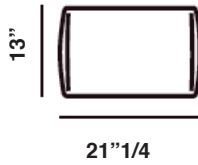

Sofa Dimensions

Size A: 56"5/8W x 33"1/2D x 28"3/4H - Seat Height: 17"

Size B: 68"7/8W x 33"1/2D x 28"3/4H - Seat Height: 17"

Size C: 81"1/2W x 33"1/2D x 28"3/4H - Seat Height: 17"

Size D: 90"1/8W x 33"1/2D x 28"3/4H - Seat Height: 17"

Size A

Size B

Size C

Size D

Sectional Dimensions

Fold 124 (Left or right): 48⁷/₈W x 33¹/₂D x 28³/₄H - Seat Height: 17"

Fold 155 (Left or right): 61"W x 33¹/₂D x 28³/₄H - Seat Height: 17"

Fold 187 (Left or right): 73⁵/₈W x 33¹/₂D x 28³/₄H - Seat Height: 17"

Fold Ottoman 1

33 1/2"

33 1/2"

Fold Ottoman 2

24 3/8"

Cushions

18 7/8"

21 1/4"