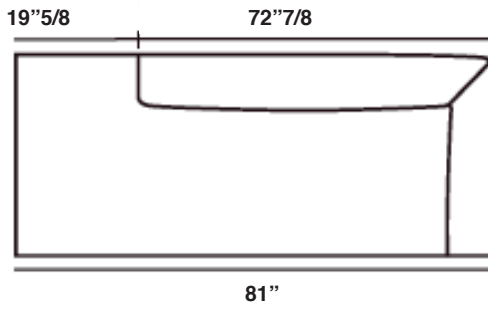

Fold 209 Right