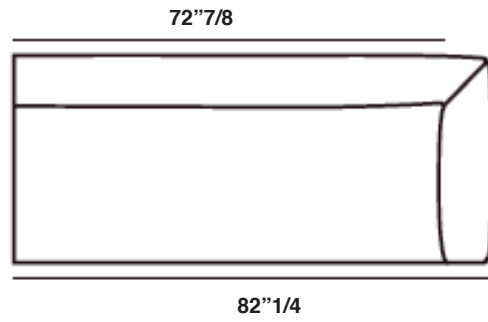

Sofa Dimensions

Size A: 56"5/8W x 33"1/2D x 28"3/4H - Seat Height: 17"

Size B: 68"7/8W x 33"1/2D x 28"3/4H - Seat Height: 17"

Size C: 81"1/2W x 33"1/2D x 28"3/4H - Seat Height: 17"

Size D: 90"1/8W x 33"1/2D x 28"3/4H - Seat Height: 17"

Size A

Size B

Size C

Size D

Sectional Dimensions

Fold 124 (Left or right): 48⁷/₈W x 33¹/₂D x 28³/₄H - Seat Height: 17"

Fold 155 (Left or right): 61"W x 33¹/₂D x 28³/₄H - Seat Height: 17"

Fold 187 (Left or right): 73⁵/₈W x 33¹/₂D x 28³/₄H - Seat Height: 17"

Fold Corner Dormeuse (Left or right): 33¹/₂W x 81"D x 28³/₄H - Seat Height: 17"

Fold 186 Terminal (Left or right): 33¹/₂W x 73¹/₄D x 28³/₄H - Seat Height: 17"

Fold Ottoman 1: 33¹/₂W x 33¹/₂D x 17"H

Fold Ottoman 2: 24³/₈W x 33¹/₂D x 17"H

Fold 124 Left

Fold 124 Right

Fold 155 Left

Fold 155 Right

Fold 187 Left

Fold 187 Right

Fold 209 Left

Fold 209 Right