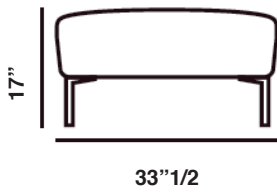

Fold Ottoman 1

33 1/2"