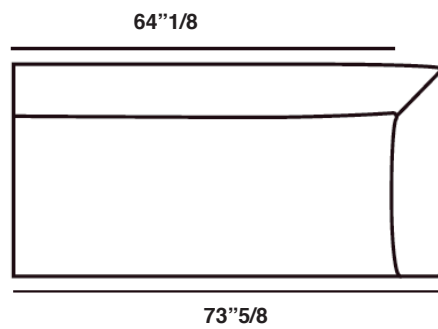

Sofa Dimensions

Size A: 56"5/8W x 33"1/2D x 28"3/4H - Seat Height: 17"

Size B: 68"7/8W x 33"1/2D x 28"3/4H - Seat Height: 17"

Size C: 81"1/2W x 33"1/2D x 28"3/4H - Seat Height: 17"

Size D: 90"1/8W x 33"1/2D x 28"3/4H - Seat Height: 17"

Size A

Size B

Size C

Size D

Sectional Dimensions

Fold 124 (Left or right): 48⁷/₈W x 33¹/₂D x 28³/₄H - Seat Height: 17"

Fold 155 (Left or right): 61"W x 33¹/₂D x 28³/₄H - Seat Height: 17"

Fold 187 (Left or right): 73⁵/₈W x 33¹/₂D x 28³/₄H - Seat Height: 17"

Fold Corner Dormeuse (Left or right): 33¹/₂W x 81"D x 28³/₄H - Seat Height: 17"

Fold 186 Terminal (Left or right): 33¹/₂W x 73¹/₄D x 28³/₄H - Seat Height: 17"

Fold Ottoman 1: 33¹/₂W x 33¹/₂D x 17"H

Fold Ottoman 2: 24³/₈W x 33¹/₂D x 17"H

Fold 124 Left

Fold 124 Right

Fold 155 Left

Fold 155 Right

Fold 187 Left

Fold 187 Right

Fold 209 Left

Fold 209 Right