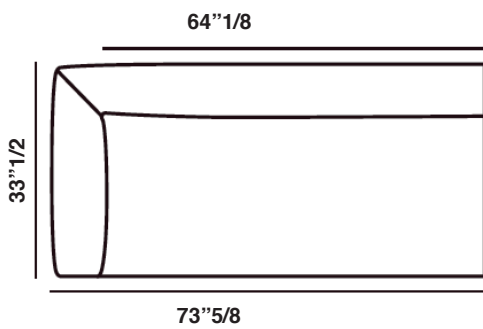

Sofa Dimensions

Size A: 56"5/8W x 33"1/2D x 28"3/4H - Seat Height: 17"

Size B: 68"7/8W x 33"1/2D x 28"3/4H - Seat Height: 17"

Size C: 81"1/2W x 33"1/2D x 28"3/4H - Seat Height: 17"

Size D: 90"1/8W x 33"1/2D x 28"3/4H - Seat Height: 17"

Size A

Size B

Size C

Size D

Sectional Dimensions

Fold 124 (Left or right): 48⁷/₈W x 33¹/₂D x 28³/₄H - Seat Height: 17"

Fold 155 (Left or right): 61"W x 33¹/₂D x 28³/₄H - Seat Height: 17"

Fold 187 (Left or right): 73⁵/₈W x 33¹/₂D x 28³/₄H - Seat Height: 17"

Fold Corner Dormeuse (Left or right): 33¹/₂W x 81"D x 28³/₄H - Seat Height: 17"

Fold 186 Terminal (Left or right): 33¹/₂W x 73¹/₄D x 28³/₄H - Seat Height: 17"

Fold Ottoman 1: 33¹/₂W x 33¹/₂D x 17"H

Fold Ottoman 2: 24³/₈W x 33¹/₂D x 17"H

Fold 124 Left

Fold 124 Right

Fold 155 Left

Fold 155 Right

Fold 187 Left

Fold 187 Right

Fold 209 Left

Fold 209 Right