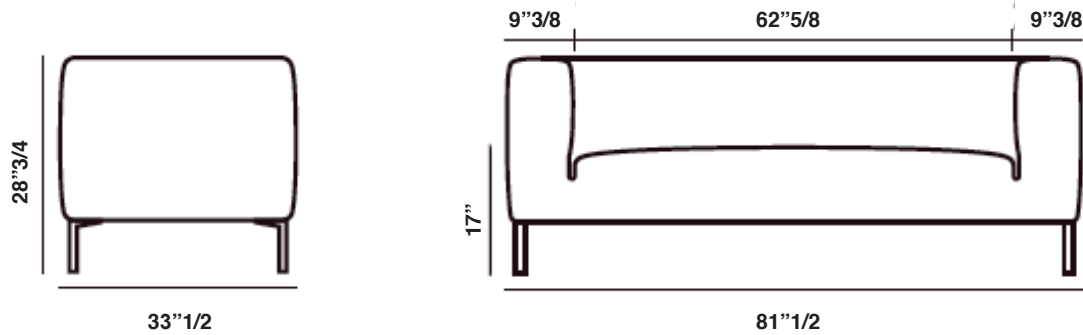

Sofa Dimensions

Size A: 56"5/8W x 33"1/2D x 28"3/4H - Seat Height: 17"

Size B: 68"7/8W x 33"1/2D x 28"3/4H - Seat Height: 17"

Size C: 81"1/2W x 33"1/2D x 28"3/4H - Seat Height: 17"

Size D: 90"1/8W x 33"1/2D x 28"3/4H - Seat Height: 17"

Size A

Size B

Size C

Size D

Sectional Dimensions

Fold 124 (Left or right): 48⁷/₈W x 33¹/₂D x 28³/₄H - Seat Height: 17"

Fold 155 (Left or right): 61"W x 33¹/₂D x 28³/₄H - Seat Height: 17"

Fold 187 (Left or right): 73⁵/₈W x 33¹/₂D x 28³/₄H - Seat Height: 17"

Fold 209 (Left or right): 82¹/₄W x 33¹/₂D x 28³/₄H - Seat Height: 17"

Fold 206 Dormeuse (Left or right): 81"W x 33¹/₂D x 28³/₄H - Seat Height: 17"

Fold Chaise Longue (Left or right): 37³/₄W x 57¹/₂D x 28³/₄H - Seat Height: 17"

Fold Corner Dormeuse (Left or right): 33¹/₂W x 81"D x 28³/₄H - Seat Height: 17"

Fold 186 Terminal (Left or right): 33¹/₂W x 73¹/₄D x 28³/₄H - Seat Height: 17"

Fold Ottoman 1: 33¹/₂W x 33¹/₂D x 17"H

Fold Ottoman 2: 24³/₈W x 33¹/₂D x 17"H