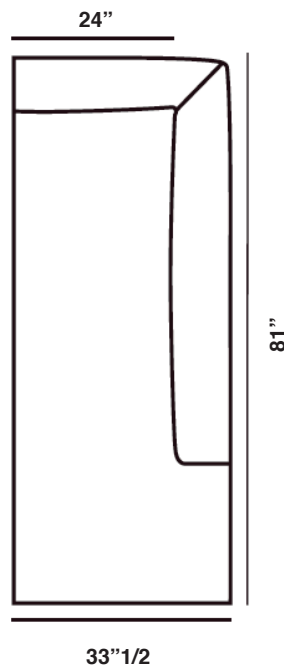

Fold Corner Dormeuse Right