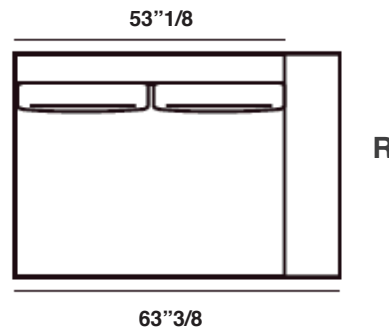

Holden Lateral 161