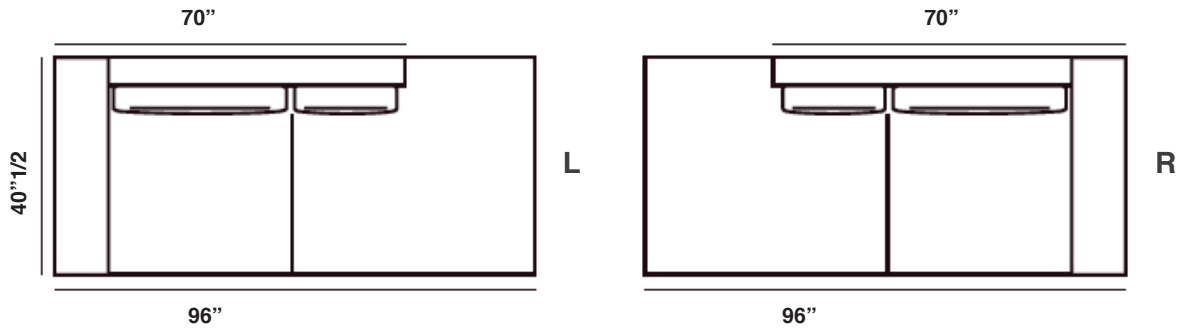

Holden Dormeuse 244 A