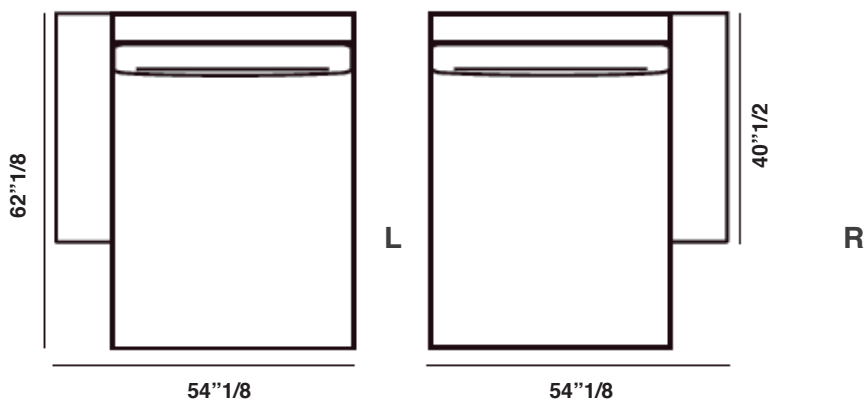

Backrest Versions

Version Base

Version A

Version B

Dimension

Composition 1: 125"5/8W x 126"3/8D x 31"1/2H - **Seat Height:** 15"3/8

Composition 2: 145"1/4W x 94"1/2D x 31"1/2H - **Seat Height:** 15"3/8

Composition 1

Holden Terminal 218 A

Holden Terminal 218 XL A

Holden Dormeuse 244 A

Holden Dormeuse 244 XL A

Holden Dormeuse 103 A

Holden Dormeuse 118 A

Holden Chaise Lounge 124 A

Holden Element 112 XL A

Holden Lateral 138 XL A

Ottomans Dimensions

Ottoman 1: 40"1/2W x 40"1/2D x 15"3/8H

Ottoman 2: 40"1/2W x 27"1/2D x 15"3/8H

Ottoman 3: 47"1/4W x 31"1/2D x 15"3/8H

Cushions

Finishes and materials

Frame: Solid wood and plywood.