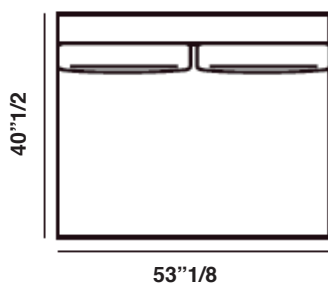

Holden Element 135 A