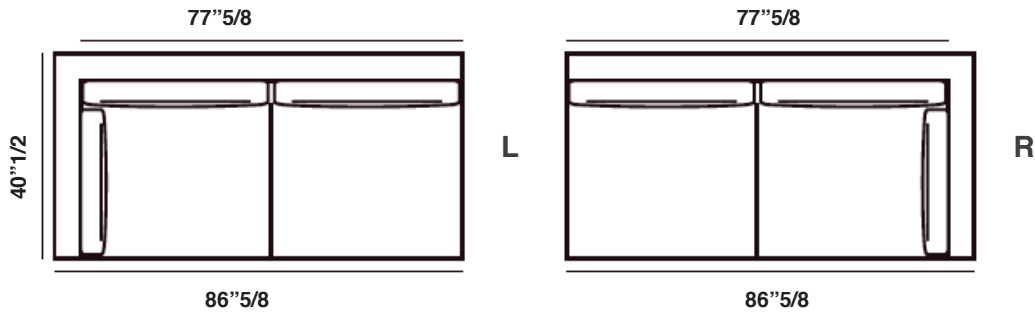

Holden Corner 220