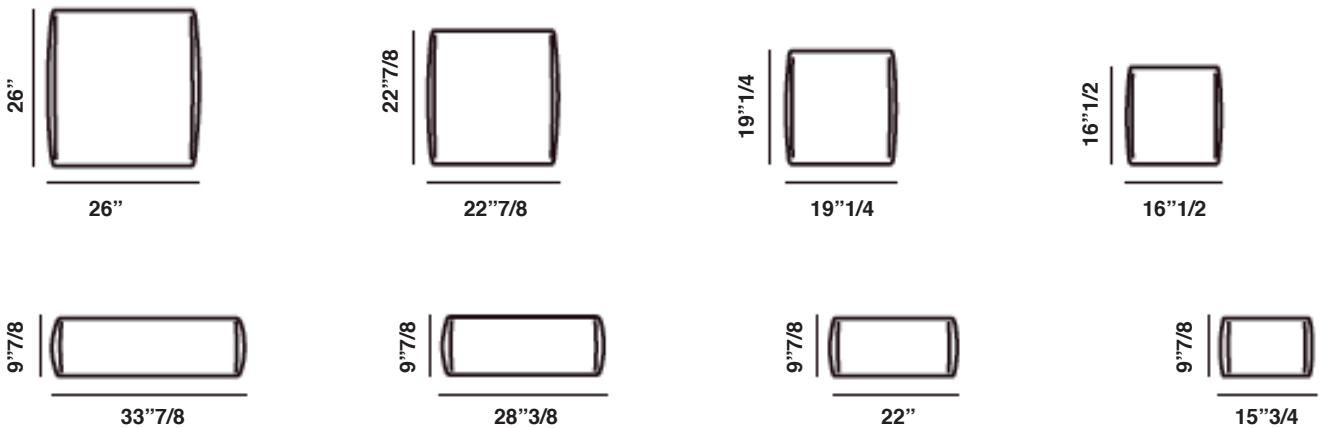

Backrest Versions

Version Base

Version A

Version B

Dimension

Composition 1: 125"5/8W x 126"3/8D x 31"1/2H - **Seat Height:** 15"3/8

Composition 2: 145"1/4W x 94"1/2D x 31"1/2H - **Seat Height:** 15"3/8

Composition 1

Holden Lateral 138 XL A

Ottomans Dimensions

Ottoman 1: 40"1/2W x 40"1/2D x 15"3/8H

Ottoman 2: 40"1/2W x 27"1/2D x 15"3/8H

Ottoman 3: 47"1/4W x 31"1/2D x 15"3/8H

Cushions

Finishes and materials

Frame: Solid wood and plywood.