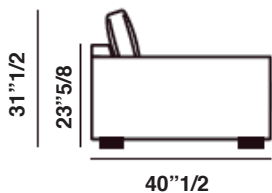

Backrest Versions

Version Base

Version A

Version B

Dimension

Composition 1: 125"5/8W x 126"3/8D x 31"1/2H - **Seat Height:** 15"3/8

Composition 2: 145"1/4W x 94"1/2D x 31"1/2H - **Seat Height:** 15"3/8

Composition 1