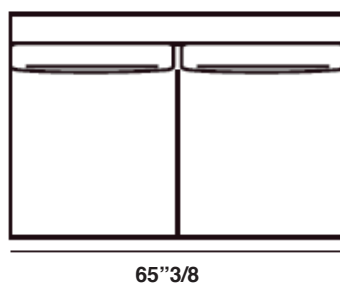

Holden Element 166 A