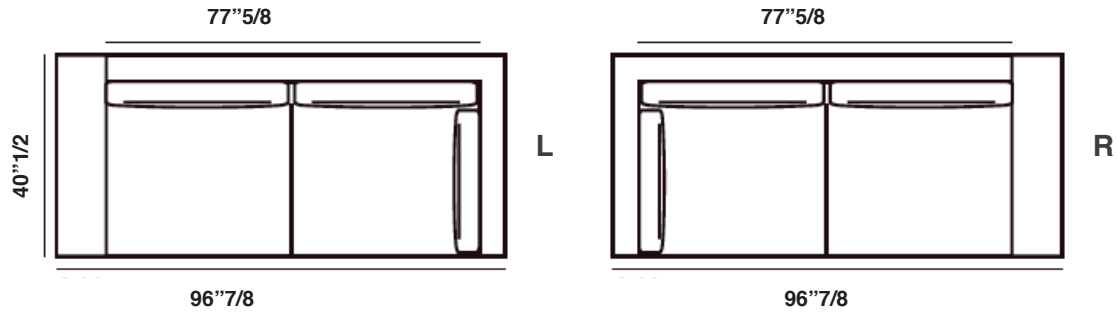

Holden Corner 158

Holden Corner 189

Holden Corner 220

Holden Corner 248

Holden Lateral Corner 184 A

Holden Lateral Corner 215 A

Holden Lateral Corner 246 A

Holden Lateral Corner 274 A

Holden Lateral 138 XL A

Ottomans Dimensions

Ottoman 1: 40"1/2W x 40"1/2D x 15"3/8H

Ottoman 2: 40"1/2W x 27"1/2D x 15"3/8H

Ottoman 3: 47"1/4W x 31"1/2D x 15"3/8H

Cushions

Finishes and materials

Frame: Solid wood and plywood.