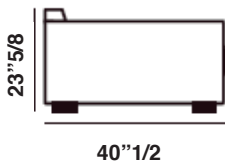

Backrest Versions

Version Base

Version A

Version B

Dimension

Composition 1: 125"5/8W x 126"3/8D x 31"1/2H - **Seat Height:** 15"3/8

Composition 2: 145"1/4W x 94"1/2D x 31"1/2H - **Seat Height:** 15"3/8

Composition 1