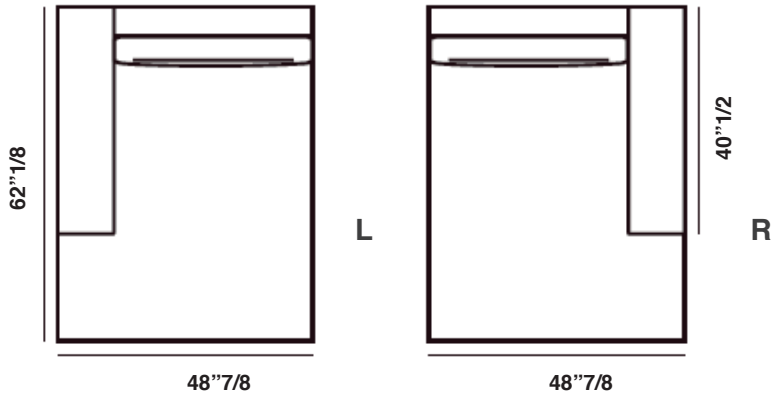

Backrest Versions

Version Base

Version A

Version B

Dimension

Composition 1: 125"5/8W x 126"3/8D x 31"1/2H - **Seat Height:** 15"3/8

Composition 2: 145"1/4W x 94"1/2D x 31"1/2H - **Seat Height:** 15"3/8

Composition 1

Holden Terminal 218 A

Holden Terminal 218 XL A

Holden Dormeuse 244 A

Holden Dormeuse 244 XL A

Holden Dormeuse 103 A

Holden Dormeuse 118 A

Holden Chaise Lounge 124 A

Holden Element 112 XL A

Holden Lateral 138 XL A

Ottomans Dimensions

Ottoman 1: 40"1/2W x 40"1/2D x 15"3/8H

Ottoman 2: 40"1/2W x 27"1/2D x 15"3/8H

Ottoman 3: 47"1/4W x 31"1/2D x 15"3/8H

Cushions

Finishes and materials

Frame: Solid wood and plywood.