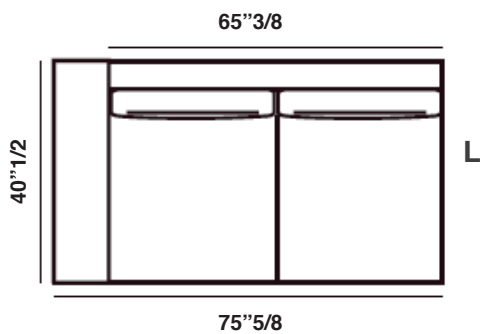

Holden Lateral 192