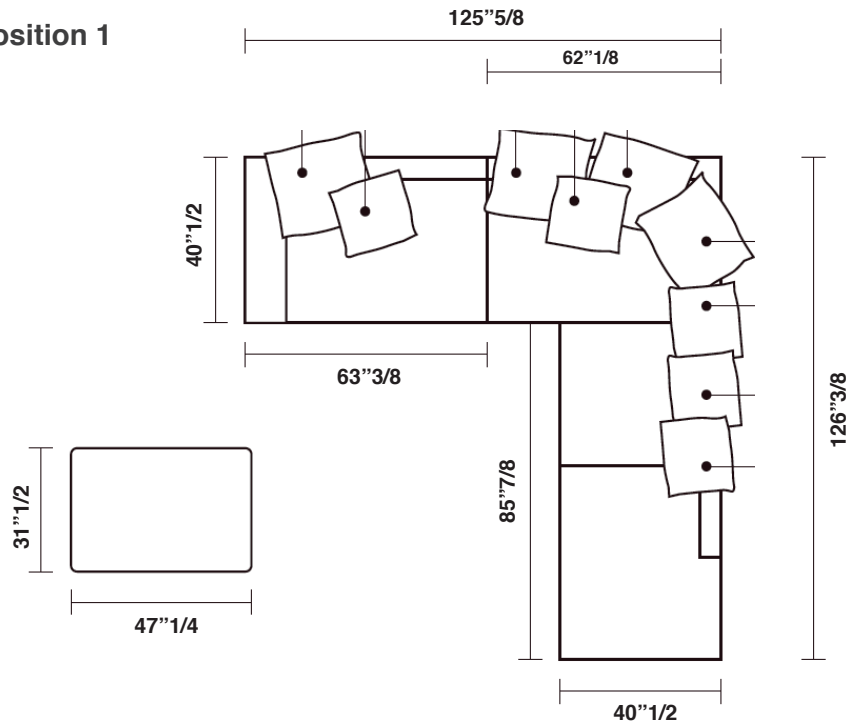

Backrest Versions

Version Base

Version A

Version B

Dimension

Composition 1: 125"5/8W x 126"3/8D x 31"1/2H - **Seat Height:** 15"3/8

Composition 2: 145"1/4W x 94"1/2D x 31"1/2H - **Seat Height:** 15"3/8

Composition 1