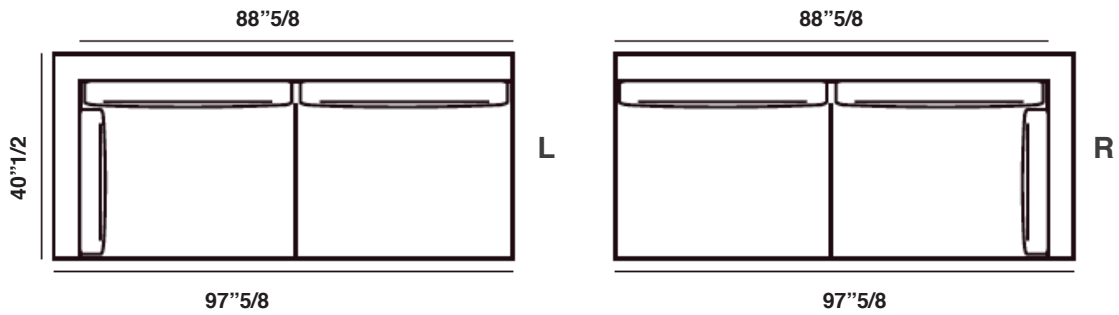

Backrest Versions

Version Base

Version A

Version B

Dimension

Composition 1: 125"5/8W x 126"3/8D x 31"1/2H - **Seat Height:** 15"3/8

Composition 2: 145"1/4W x 94"1/2D x 31"1/2H - **Seat Height:** 15"3/8

Composition 1

Holden Corner 158

Holden Corner 189

Holden Corner 220

Holden Corner 248

Holden Lateral Corner 184 A

Holden Lateral Corner 215 A

Holden Lateral Corner 246 A

Holden Lateral Corner 274 A

Holden Lateral 138 XL A

Ottomans Dimensions

Ottoman 1: 40"1/2W x 40"1/2D x 15"3/8H

Ottoman 2: 40"1/2W x 27"1/2D x 15"3/8H

Ottoman 3: 47"1/4W x 31"1/2D x 15"3/8H

Cushions

Finishes and materials

Frame: Solid wood and plywood.