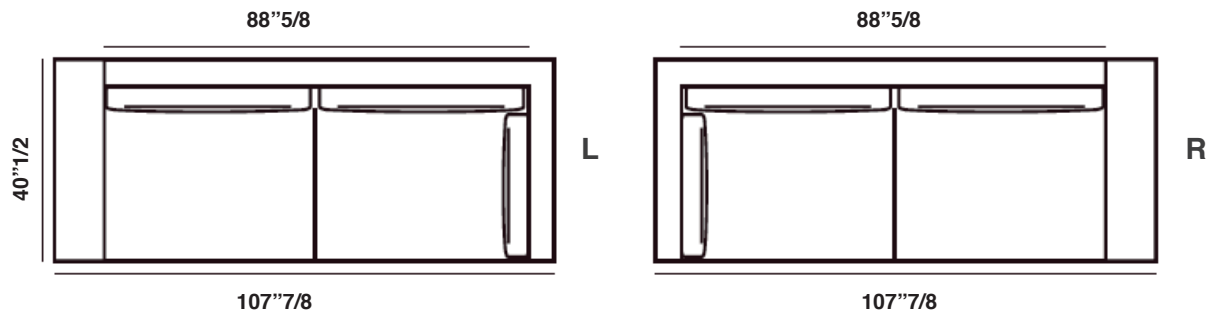

Backrest Versions

Version Base

Version A

Version B

Dimension

Composition 1: 125"5/8W x 126"3/8D x 31"1/2H - **Seat Height:** 15"3/8

Composition 2: 145"1/4W x 94"1/2D x 31"1/2H - **Seat Height:** 15"3/8

Composition 1

Holden Corner 158

Holden Corner 189

Holden Corner 220

Holden Corner 248

Holden Lateral Corner 184 A

Holden Lateral Corner 215 A

Holden Lateral Corner 246 A

Holden Lateral Corner 274 A

Holden Lateral 138 XL A

Ottomans Dimensions

Ottoman 1: 40"1/2W x 40"1/2D x 15"3/8H

Ottoman 2: 40"1/2W x 27"1/2D x 15"3/8H

Ottoman 3: 47"1/4W x 31"1/2D x 15"3/8H

Cushions

Finishes and materials

Frame: Solid wood and plywood.