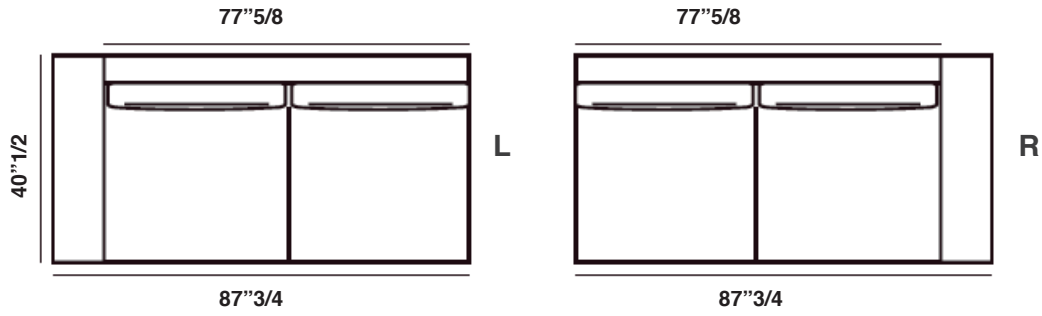

Holden Lateral 223