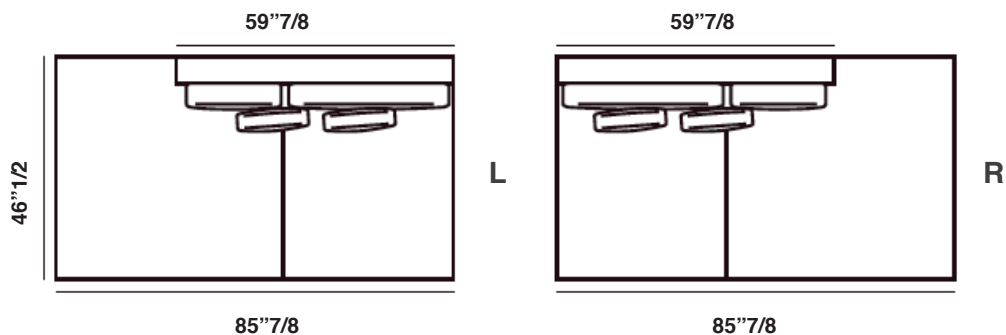

Holden Terminal 218 XL A