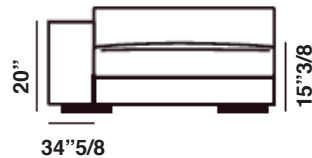

Backrest Versions

Version Base

Version A

Version B

Dimension

Composition 1: 125"5/8W x 126"3/8D x 31"1/2H - **Seat Height:** 15"3/8

Composition 2: 145"1/4W x 94"1/2D x 31"1/2H - **Seat Height:** 15"3/8

Composition 1