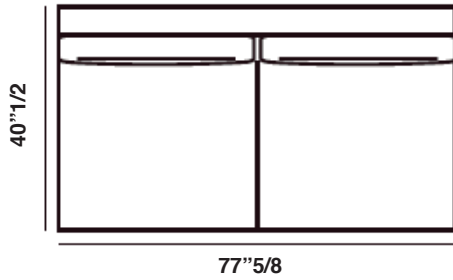

Holden Element 187 A