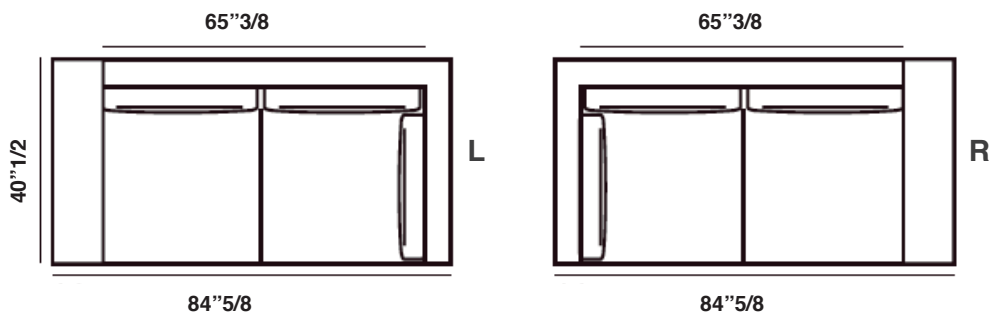

Holden Corner 158

Holden Corner 189

Holden Corner 220

Holden Corner 248

Holden Lateral Corner 184 A

Holden Lateral Corner 215 A

Holden Lateral Corner 246 A

Holden Lateral Corner 274 A

Holden Lateral 138 XL A

Ottomans Dimensions

Ottoman 1: 40"1/2W x 40"1/2D x 15"3/8H

Ottoman 2: 40"1/2W x 27"1/2D x 15"3/8H

Ottoman 3: 47"1/4W x 31"1/2D x 15"3/8H

Cushions

Finishes and materials

Frame: Solid wood and plywood.