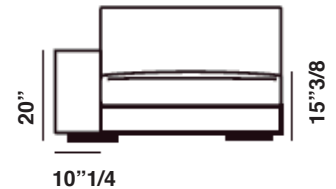

Backrest Versions

Version Base

Version A

Version B

Dimension

Composition 1: 125"5/8W x 126"3/8D x 31"1/2H - **Seat Height:** 15"3/8

Composition 2: 145"1/4W x 94"1/2D x 31"1/2H - **Seat Height:** 15"3/8

Composition 1