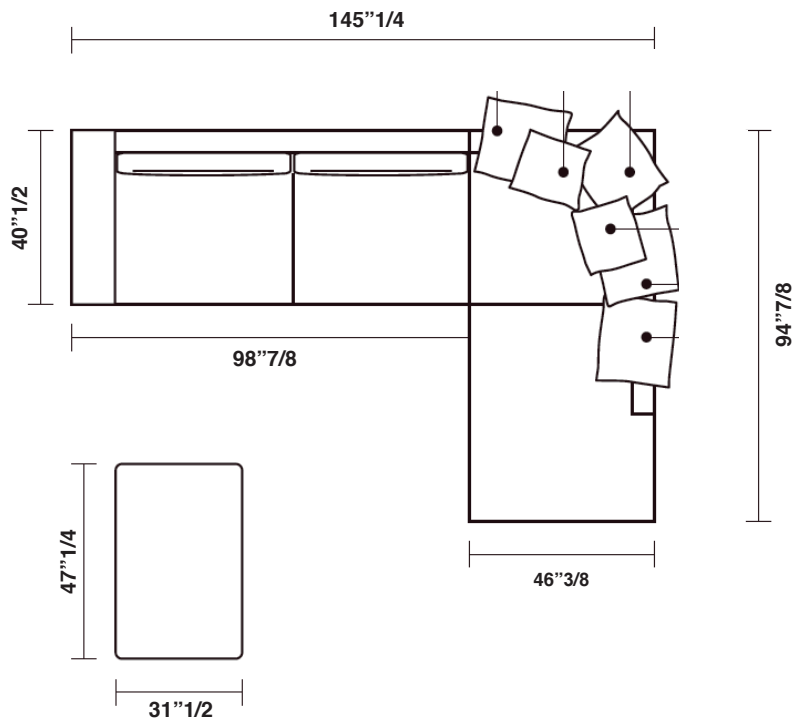

Composition 2