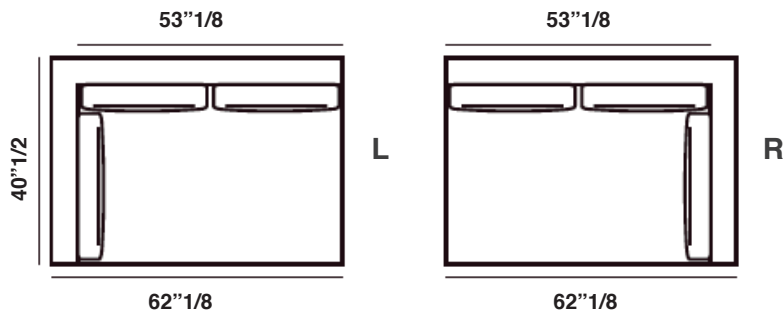

Holden Corner 158