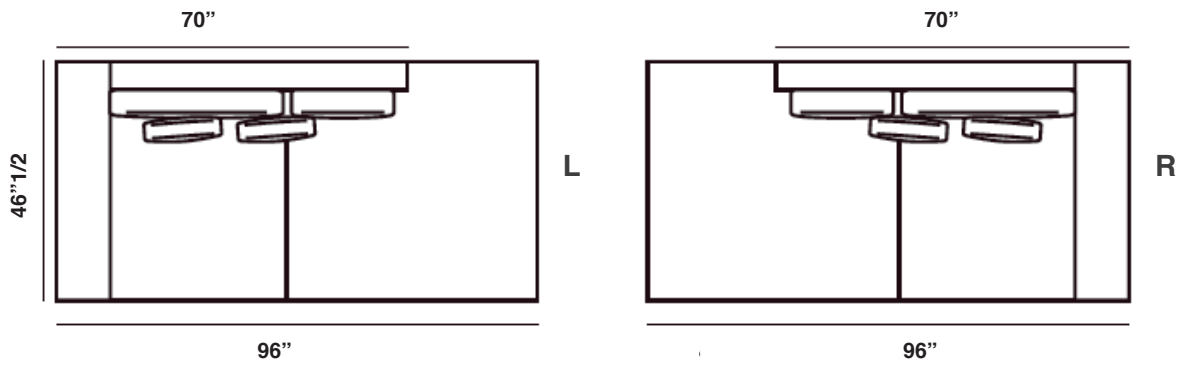

Backrest Versions

Version Base

Version A

Version B

Dimension

Composition 1: 125"5/8W x 126"3/8D x 31"1/2H - **Seat Height:** 15"3/8

Composition 2: 145"1/4W x 94"1/2D x 31"1/2H - **Seat Height:** 15"3/8

Composition 1

Holden Terminal 218 A

Holden Terminal 218 XL A

Holden Dormeuse 244 A

Holden Dormeuse 244 XL A

Holden Dormeuse 103 A

Holden Dormeuse 118 A

Holden Chaise Lounge 124 A

Holden Element 112 XL A

Holden Lateral 138 XL A

Ottomans Dimensions

Ottoman 1: 40"1/2W x 40"1/2D x 15"3/8H

Ottoman 2: 40"1/2W x 27"1/2D x 15"3/8H

Ottoman 3: 47"1/4W x 31"1/2D x 15"3/8H

Cushions

Finishes and materials

Frame: Solid wood and plywood.