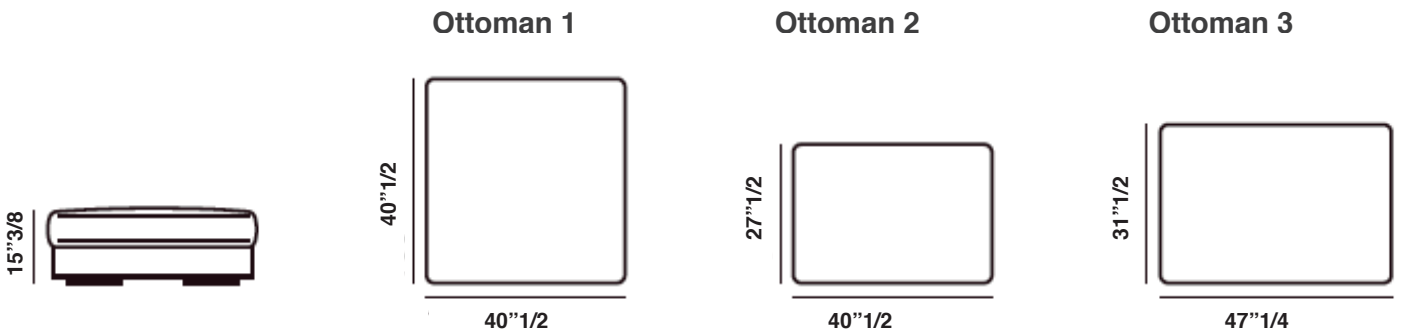

Holden Lateral 138 XL A

Ottomans Dimensions

Ottoman 1: 40"1/2W x 40"1/2D x 15"3/8H

Ottoman 2: 40"1/2W x 27"1/2D x 15"3/8H

Ottoman 3: 47"1/4W x 31"1/2D x 15"3/8H

Cushions

Finishes and materials

Frame: Solid wood and plywood.