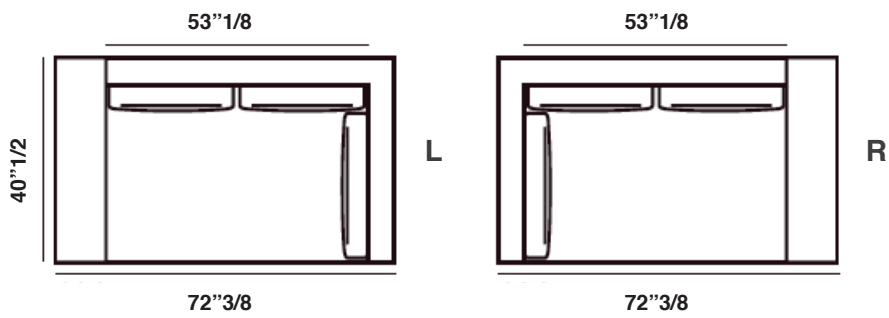

Holden Lateral Corner 184 A