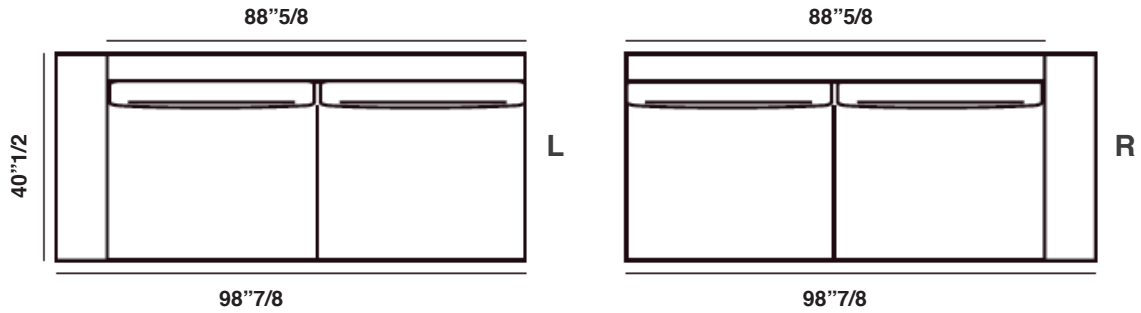

Holden Lateral 251