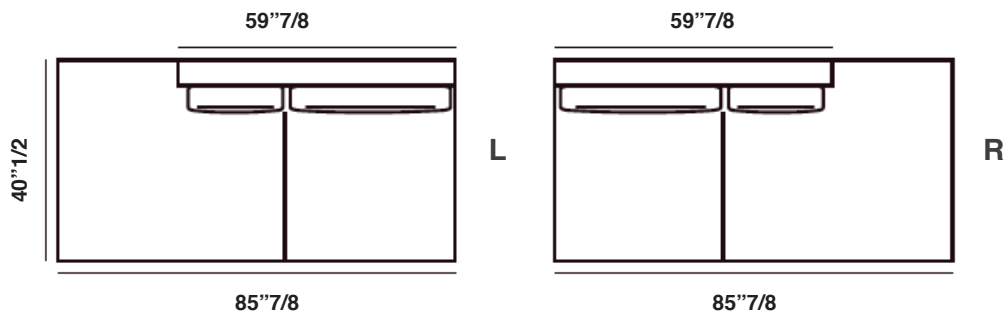

Holden Terminal 218 A