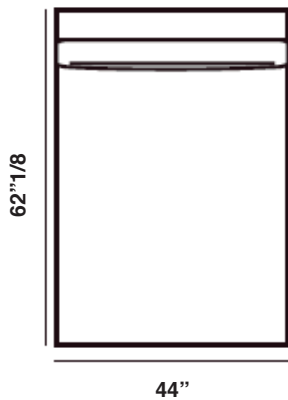

Backrest Versions

Version Base

Version A

Version B

Dimension

Composition 1: 125"5/8W x 126"3/8D x 31"1/2H - **Seat Height:** 15"3/8

Composition 2: 145"1/4W x 94"1/2D x 31"1/2H - **Seat Height:** 15"3/8

Composition 1

Holden Terminal 218 A

Holden Terminal 218 XL A

Holden Dormeuse 244 A

Holden Dormeuse 244 XL A

Holden Dormeuse 103 A

Holden Dormeuse 118 A

Holden Chaise Lounge 124 A

Holden Element 112 XL A

Holden Lateral 138 XL A

Ottomans Dimensions

Ottoman 1: 40"1/2W x 40"1/2D x 15"3/8H

Ottoman 2: 40"1/2W x 27"1/2D x 15"3/8H

Ottoman 3: 47"1/4W x 31"1/2D x 15"3/8H

Cushions

Finishes and materials

Frame: Solid wood and plywood.