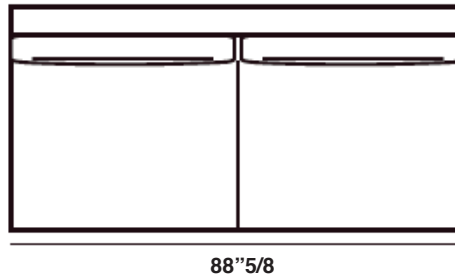

Holden Element 225 A