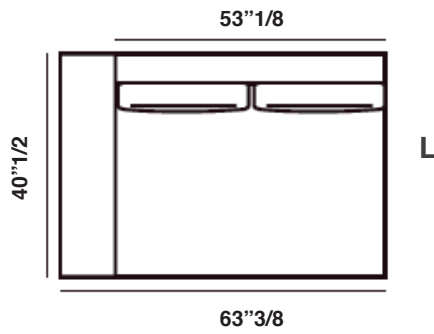

Holden Lateral 161