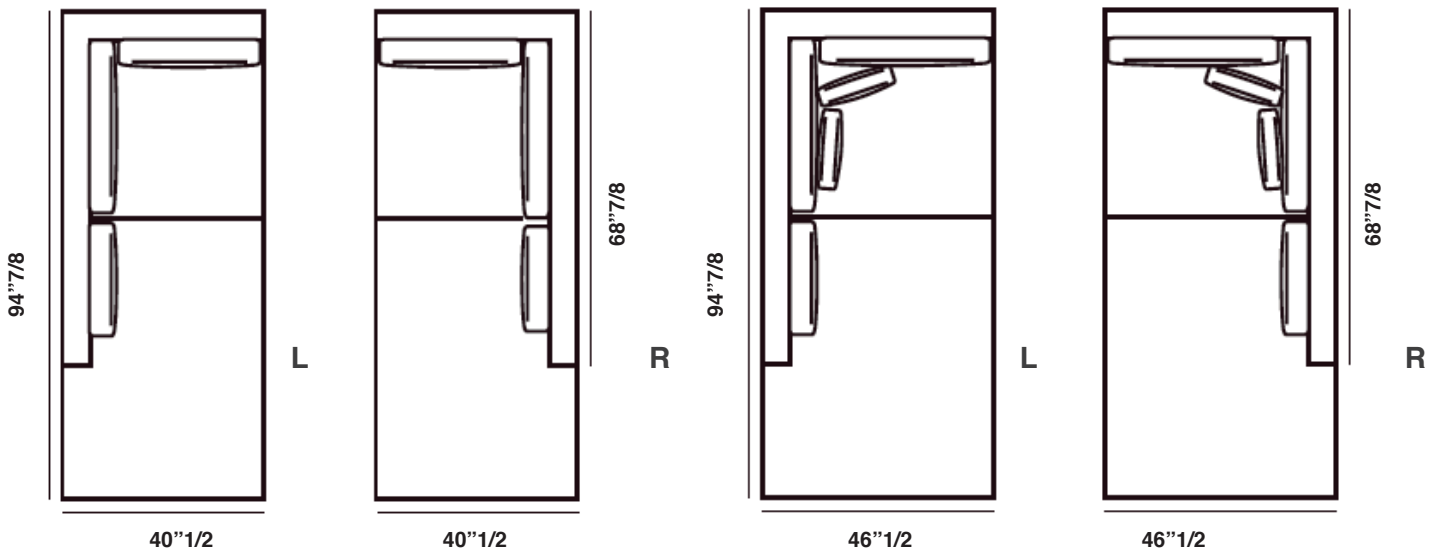

Backrest Versions

Version Base

Version A

Version B

Dimension

Composition 1: 125"5/8W x 126"3/8D x 31"1/2H - **Seat Height:** 15"3/8

Composition 2: 145"1/4W x 94"1/2D x 31"1/2H - **Seat Height:** 15"3/8

Composition 1

Holden Terminal 218 A

Holden Terminal 218 XL A

Holden Dormeuse 244 A

Holden Dormeuse 244 XL A

Holden Dormeuse 103 A

Holden Dormeuse 118 A

Holden Chaise Lounge 124 A

Holden Element 112 XL A

Holden Lateral 138 XL A

Ottomans Dimensions

Ottoman 1: 40"1/2W x 40"1/2D x 15"3/8H

Ottoman 2: 40"1/2W x 27"1/2D x 15"3/8H

Ottoman 3: 47"1/4W x 31"1/2D x 15"3/8H

Cushions

Finishes and materials

Frame: Solid wood and plywood.