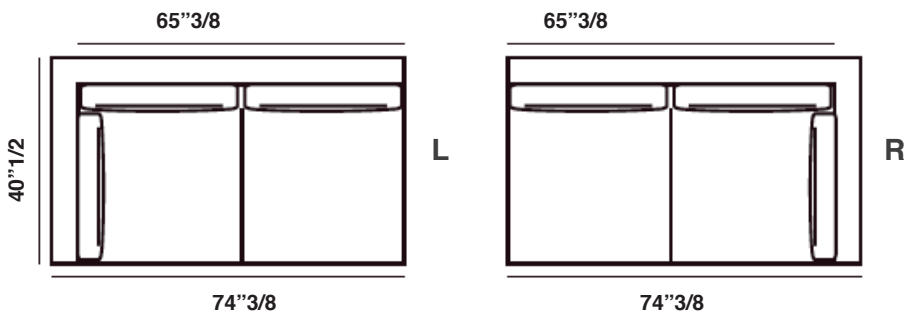

Holden Corner 189