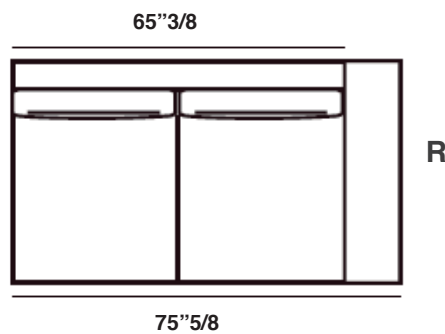

Holden Lateral 192