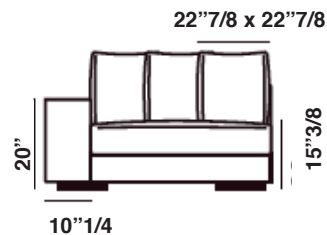

Backrest Versions

Version Base

Version A

Version B

Dimension

Composition 1: 125"5/8W x 126"3/8D x 31"1/2H - **Seat Height:** 15"3/8

Composition 2: 145"1/4W x 94"1/2D x 31"1/2H - **Seat Height:** 15"3/8

Composition 1