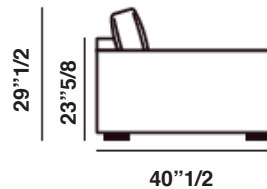

Backrest Versions

Version Base

Version A

Version B

Dimension

Composition 1: 125"5/8W x 126"3/8D x 31"1/2H - **Seat Height:** 15"3/8

Composition 2: 145"1/4W x 94"1/2D x 31"1/2H - **Seat Height:** 15"3/8

Composition 1