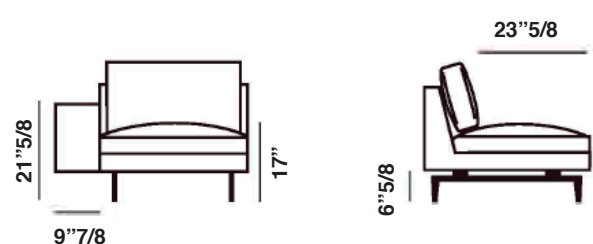

## Description

Sofa with frame made of solid and plywood, padded with non-deformable expanded polyurethane of differentiated density, and sprung with interwoven elastic belts. Cotton lining coupled with polyester. Bridge-shaped feet in bronzed painted aluminium, or in polished aluminium cast upon request.

**Armrest A (5"7/8)**

**Armrest B (9"7/8)**

**Backrest A**

**Backrest B**

## Sofa Dimensions

**Size A:** 73"1/4W x 39"D x 31"H - 33"H

**Size B:** 86"1/4W x 39"D x 31"H - 33"H

**Size C:** 96"7/8W x 39"D x 31"H - 33"H

**Size D:** 107"1/2W x 39"D x 31"H - 33"H

**Size E:** 126"3/4W x 39"D x 31"H - 33"H