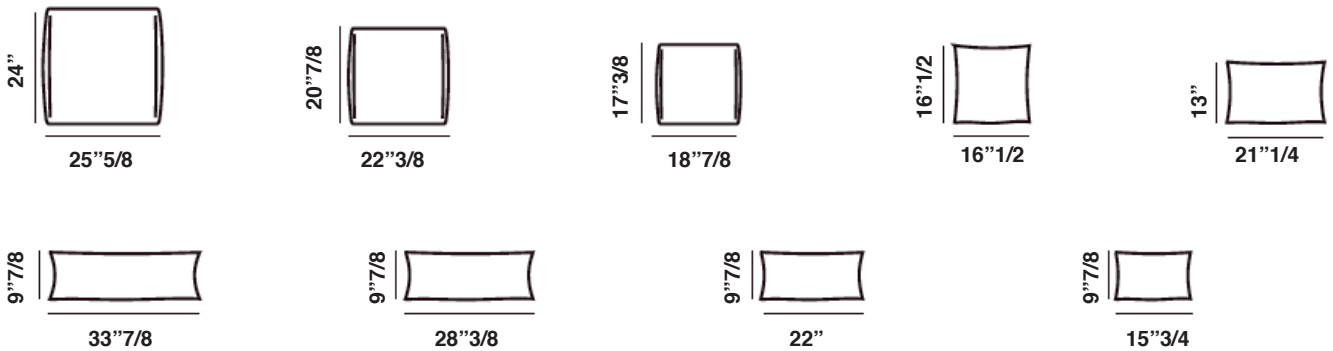

Cushions

Stitching
Punto Cavallo

Simple
Lapped seam

Finishes and materials

Frame: Solid wood and plywood.

Feet: Chrome, white matt, red matt or grey matt painted.

Padding: Differentiated density non-deformable polyurethane foam.

Optional feather cushions.