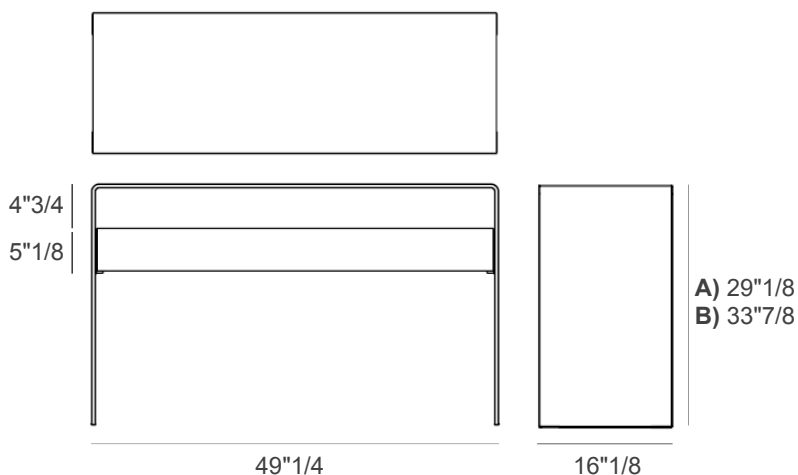

Finishes & Materials

1. **Structure:** Glass.
   Drawer: Wood.

Please note: The finishes Tobacco and Champagne can only be used on the external side and need to be protected by a second internal color.