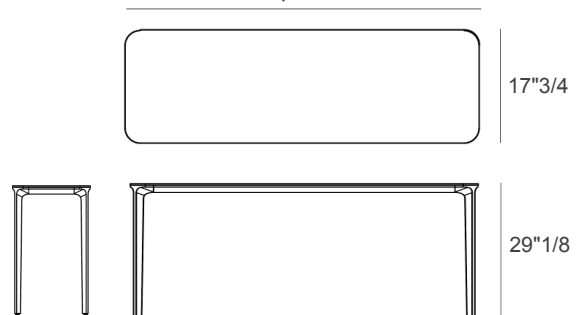

## Slim

*Design: Matthias Demacker*

### Description

Console with aluminum legs and structure, in various finishes.  
Top available in different measures, materials and finishes.

- A) 35"3/8
- B) 47"1/4
- C) 55"1/8
- D) 63"
- E) 70"7/8
- F) 78"3/4
- G) 94"1/2

### Dimensions

- A) 35"3/8W x 17"3/4D x 29"1/8H
- B) 47"1/4W x 17"3/4D x 29"1/8H
- C) 55"1/8W x 17"3/4D x 29"1/8H
- D) 63"W x 17"3/4D x 29"1/8H
- E) 70"7/8W x 17"3/4D x 29"1/8H
- F) 78"3/4W x 17"3/4D x 29"1/8H
- G) 94"1/2W x 17"3/4D x 29"1/8H