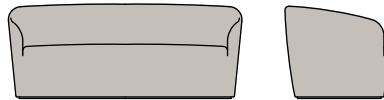

Dep

Design: Luca Botto

Description

Soft, timeless lines are the characteristic feature of Dep, the seating range available in lounge chair, small lounge chair and small sofa versions.

Dep is a simple but highly crafted product, consisting of a wood frame covered with differentiated density, stress-resistant polyurethane and polyester fibre.

The covering, in fabric or leather.

Dep

Dimensions

2 seater small sofa / Cod. 8402

Dimensions:
63"W x 28"3/4D x 29"1/2H
SH: 17"

2 seater standard sofa/ Cod. 8421

Dimensions:
63"W x 33"1/2D x 29"1/2H
SH: 16"1/2

2 seater major sofa / Cod. 8422

Dimensions:
74"3/4W x 33"1/2D x 29"1/2H
SH: 16"1/2

3 seater standard sofa/ Cod. 8423

Dimensions:
86"5/8W x 33"1/2D x 29"1/2H
SH: 16"1/2

3 seater major sofa / Cod. 8424

Dimensions:
98"3/8W x 33"1/2D x 29"1/2H
SH: 16"1/2