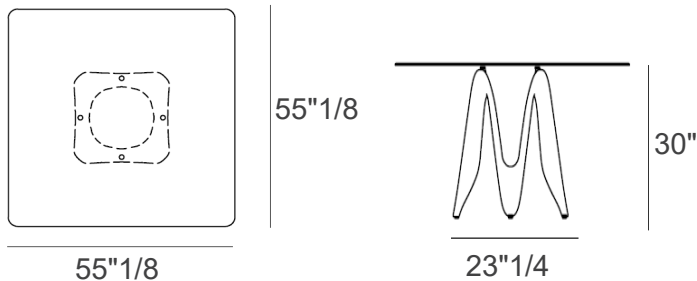

Lambda

Design: Gianluigi Landoni

Description

Dining table with cristalplant base or in wood.

Tempered or laminated top in different measures, materials and finishes. Made in Italy.

Dimensions

55"1/8W x 55"1/8D x 30"H