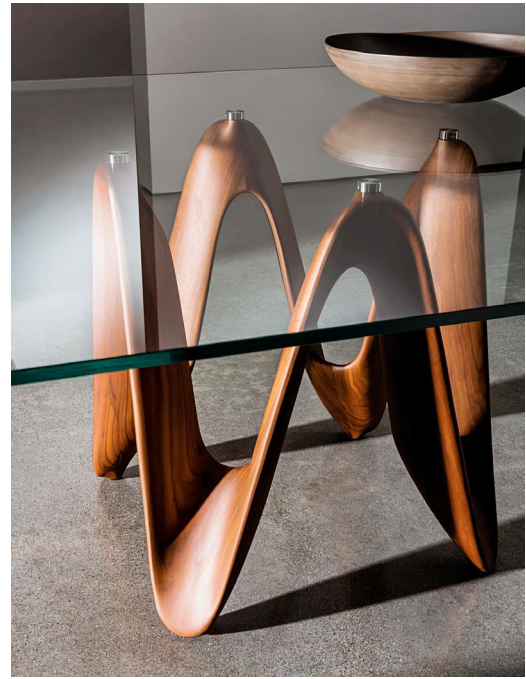

Lambda

Design: Gianluigi Landoni

Description

Dining table with cristalplant base or in wood.

Tempered or laminated top in different measures, materials and finishes. Made in Italy.

Dimensions

55"1/8W x 55"1/8D x 30"H

Finishes & Materials

Top: Glass and Ceramics.

Base: Wood or Cristalplant material.