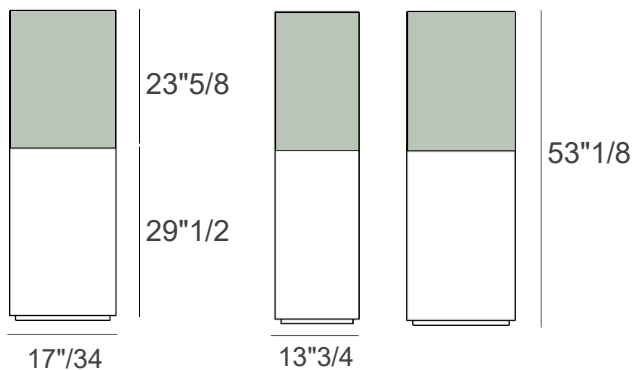

Nest

Design: Lievore Altherr Molina

Description

Case with oak veneered wooden structure, natural or wengé finish. Extralight clear glass top. Made in Italy.

Dimensions

17"3/4W x 13"3/4D x 53"1/8H

Middle Room