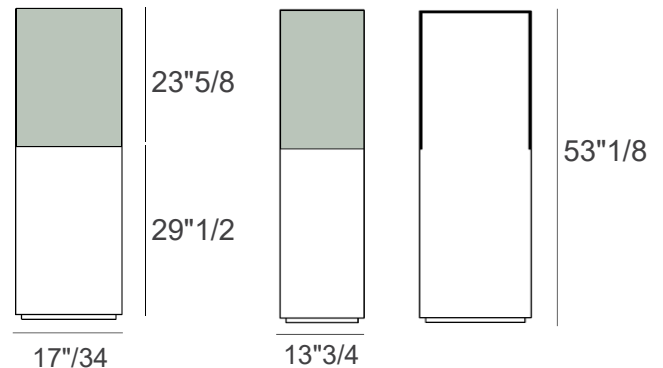

Wall Free Standing

Finishes and materials

Case: Extra-light glass.

Structure: Wood.