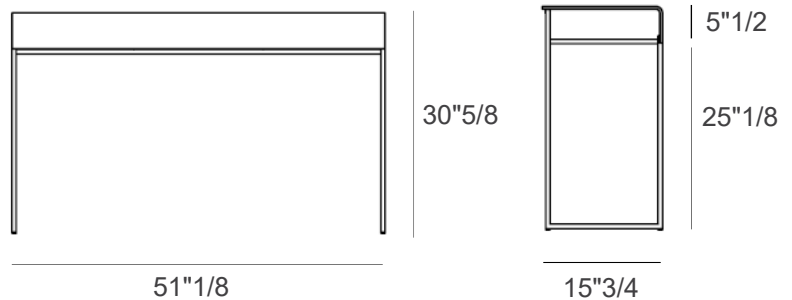

Nido

Design: Lievore Altherr Molina

Description

Console with metal structure, various finishes. Lacquered bent glass top, various colors. Made in Italy.

Dimensions

51"1/8W x 15"3/4D x 30"5/8H

Finishes & Materials

Top: Lacquered glass.

Frame: Polished chrome or lacquered.