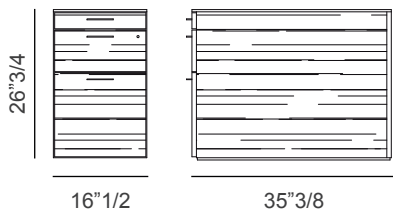

## Desk Tops for 1 Leg & 1 Right or Left Pedestal with Drawer Unit:

For Blade Desk (size A): 60"5/8W x 35"3/8D x 29"1/8H

For Blade Desk (size B): 68"1/2W x 35"3/8D x 29"1/8H

For Blade Desk (size C): 76"3/8W x 35"3/8D x 29"1/8H

For Blade Desk (size D): 84"1/4W x 35"3/8D x 29"1/8H

For Blade Desk (size E): 92"1/8W x 35"3/8D x 29"1/8H

## Leg:

Blade Leg: 2"3/8W x 35"3/8D x 29"1/8H

For desk top,

## Fixed Pedestals or Drawer Unit:

Blade Pedestal (3 Drawers + 1Pencil Drawer):

16"1/2W x 35"3/8D x 26"3/4H

3 drawers + 1 pencil drawer.

Blade Pedestal (1 Drawer + 1 File Drawer + 1 Pencil Drawer):

16"1/2W x 35"3/8D x 26"3/4H