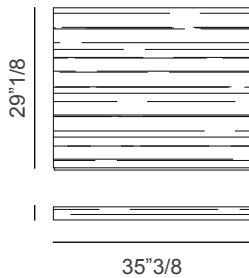

## Desk Tops for 1 Leg & 1 Right or Left Pedestal with Drawer Unit:

For Blade Desk (size A): 60"5/8W x 35"3/8D x 29"1/8H

For Blade Desk (size B): 68"1/2W x 35"3/8D x 29"1/8H

For Blade Desk (size C): 76"3/8W x 35"3/8D x 29"1/8H

For Blade Desk (size D): 84"1/4W x 35"3/8D x 29"1/8H

For Blade Desk (size E): 92"1/8W x 35"3/8D x 29"1/8H

## Leg:

Blade Leg: 2"3/8W x 35"3/8D x 29"1/8H

For desk top,