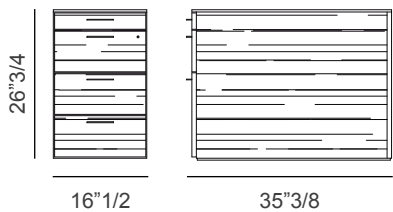

Fixed Pedestals or Drawer Unit:

Blade Pedestal (3 Drawers + 1Pencil Drawer):

16"1/2W x 35"3/8D x 26"3/4H

3 drawers + 1 pencil drawer.