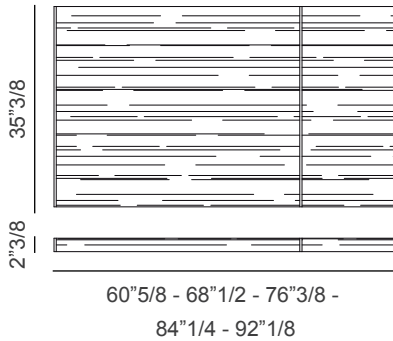

## Desk Tops for 1 Leg & 1 Right or Left Pedestal with Drawer Unit:

For Blade Desk (size A): 60"5/8W x 35"3/8D x 29"1/8H

For Blade Desk (size B): 68"1/2W x 35"3/8D x 29"1/8H

For Blade Desk (size C): 76"3/8W x 35"3/8D x 29"1/8H

For Blade Desk (size D): 84"1/4W x 35"3/8D x 29"1/8H

For Blade Desk (size E): 92"1/8W x 35"3/8D x 29"1/8H

## Leg:

Blade Leg: 2"3/8W x 35"3/8D x 29"1/8H

For desk top,