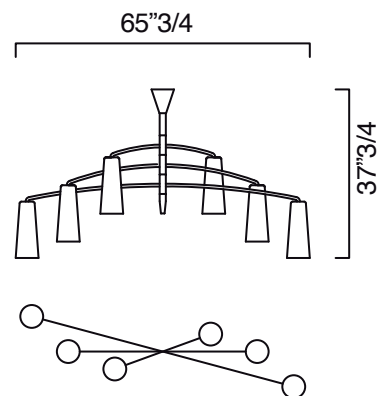

Finishes and materials

Lampshade in Murano: Venetian Crystal.

Structure: Metal.

Colimaçon

Dimensions

A) Ø47"1/4 x 41"H (4 levels) - Cod. 7206-00
8 E12 x 40W - Dimmable - Not included

B) Ø65"3/4 x 58"1/4H (6 levels) - Cod. 7207-00
12 E12 x 40W - Dimmable - Not included

C) Ø65"3/4 x 37"3/4H (3 levels) - Cod. 7208-00
6 E12 x 40W - Dimmable - Not included

D) Ø65"3/4 x 51"1/8H (6 levels) - Cod. 7209-00
12 E12 x 40W - Dimmable - Not included

E) Ø47"1/4 x 31"7/8H (2 levels) - Cod. 7210-00
4 E12 x 40W - Dimmable - Not included

F) Ø65"3/4 x 45"1/4H (3 levels) - Cod. 7211-00
6 E12 x 40W - Dimmable - Not included

G) Ø47"1/4 x 38"1/8H (3 levels) - Cod. 7212-00
6 E12 x 40W - Dimmable - Not included

H) Ø28" x 67"H (5 levels) - Cod. 7213-00
10 E12 x 40W - Dimmable - Not included

I) Ø65"3/4 x 63"3/4H (5 levels) - Cod. 7214-00
10 E12 x 40W - Dimmable - Not included

A)

B)

C)

Colimaçon

D)

E)

F)