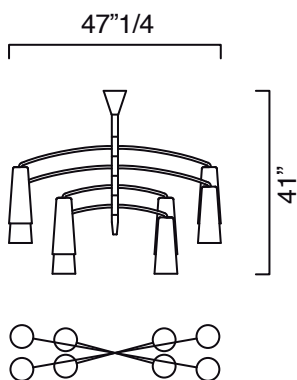

Finishes and materials

Lampshade in Murano: Venetian Crystal.

Structure: Metal.

Colimaçon

Dimensions

A) Ø47"1/4 x 41"H (4 levels) - Cod. 7206-00
8 E12 x 40W - Dimmable - Not included

B) Ø65"3/4 x 58"1/4H (6 levels) - Cod. 7207-00
12 E12 x 40W - Dimmable - Not included

C) Ø65"3/4 x 37"3/4H (3 levels) - Cod. 7208-00
6 E12 x 40W - Dimmable - Not included

D) Ø65"3/4 x 51"1/8H (6 levels) - Cod. 7209-00
12 E12 x 40W - Dimmable - Not included

E) Ø47"1/4 x 31"7/8H (2 levels) - Cod. 7210-00
4 E12 x 40W - Dimmable - Not included

F) Ø65"3/4 x 45"1/4H (3 levels) - Cod. 7211-00
6 E12 x 40W - Dimmable - Not included

G) Ø47"1/4 x 38"1/8H (3 levels) - Cod. 7212-00
6 E12 x 40W - Dimmable - Not included

H) Ø28" x 67"H (5 levels) - Cod. 7213-00
10 E12 x 40W - Dimmable - Not included

I) Ø65"3/4 x 63"3/4H (5 levels) - Cod. 7214-00
10 E12 x 40W - Dimmable - Not included

A)

B)

C)

Colimaçon

D)

E)

F)