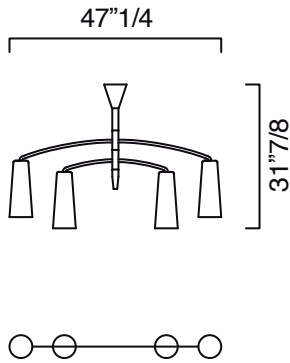

Finishes and materials

Lampshade in Murano: Venetian Crystal.

Structure: Metal.

Colimaçon

Dimensions

A) Ø47"1/4 x 41"H (4 levels) - Cod. 7206-00
8 E12 x 40W - Dimmable - Not included

B) Ø65"3/4 x 58"1/4H (6 levels) - Cod. 7207-00
12 E12 x 40W - Dimmable - Not included

F) Ø65"3/4 x 45"1/4H (3 levels) - Cod. 7211-00
6 E12 x 40W - Dimmable - Not included

G) Ø47"1/4 x 38"1/8H (3 levels) - Cod. 7212-00
6 E12 x 40W - Dimmable - Not included

H) Ø28" x 67"H (5 levels) - Cod. 7213-00
10 E12 x 40W - Dimmable - Not included

I) Ø65"3/4 x 63"3/4H (5 levels) - Cod. 7214-00
10 E12 x 40W - Dimmable - Not included

A)

B)

C)

Colimaçon

D)

E)

F)