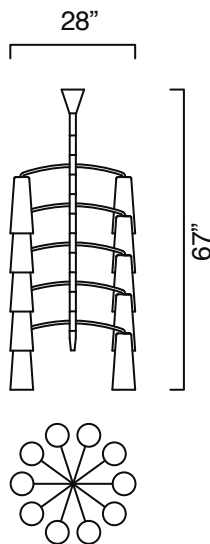

Colimaçon

D)

E)

F)

G)

H)

I)