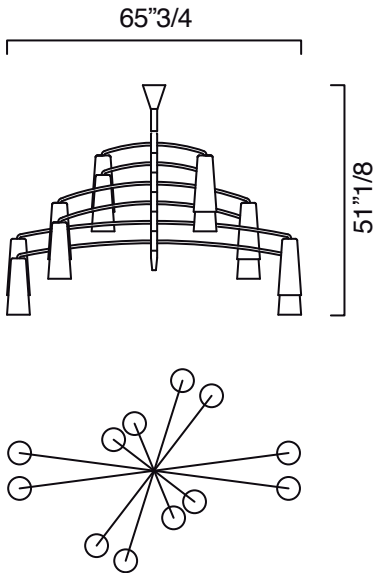

Finishes and materials

Lampshade in Murano: Venetian Crystal.

Structure: Metal.

Colimaçon

Dimensions

A) Ø47"1/4 x 41"H (4 levels) - Cod. 7206-00
8 E12 x 40W - Dimmable - Not included

B) Ø65"3/4 x 58"1/4H (6 levels) - Cod. 7207-00
12 E12 x 40W - Dimmable - Not included

C) Ø65"3/4 x 37"3/4H (3 levels) - Cod. 7208-00
6 E12 x 40W - Dimmable - Not included

D) Ø65"3/4 x 51"1/8H (6 levels) - Cod. 7209-00
12 E12 x 40W - Dimmable - Not included

E) Ø47"1/4 x 31"7/8H (2 levels) - Cod. 7210-00
4 E12 x 40W - Dimmable - Not included

F) Ø65"3/4 x 45"1/4H (3 levels) - Cod. 7211-00
6 E12 x 40W - Dimmable - Not included

G) Ø47"1/4 x 38"1/8H (3 levels) - Cod. 7212-00
6 E12 x 40W - Dimmable - Not included

H) Ø28" x 67"H (5 levels) - Cod. 7213-00
10 E12 x 40W - Dimmable - Not included

I) Ø65"3/4 x 63"3/4H (5 levels) - Cod. 7214-00
10 E12 x 40W - Dimmable - Not included

A)

B)

C)

Colimaçon

D)

E)

F)