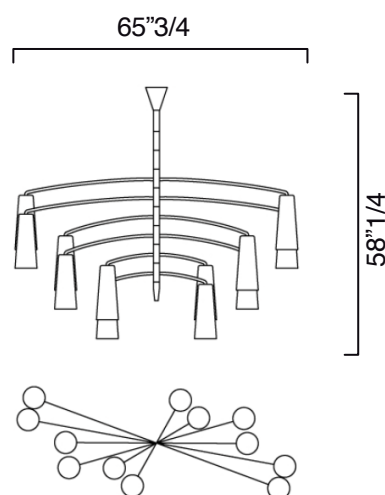

Finishes and materials

Lampshade in Murano: Venetian Crystal.

Structure: Metal.

Colimaçon

Dimensions

A) Ø47"1/4 x 41"H (4 levels) - Cod. 7206-00
8 E12 x 40W - Dimmable - Not included

B) Ø65"3/4 x 58"1/4H (6 levels) - Cod. 7207-00
12 E12 x 40W - Dimmable - Not included

C) Ø65"3/4 x 37"3/4H (3 levels) - Cod. 7208-00
6 E12 x 40W - Dimmable - Not included

D) Ø65"3/4 x 51"1/8H (6 levels) - Cod. 7209-00
12 E12 x 40W - Dimmable - Not included

E) Ø47"1/4 x 31"7/8H (2 levels) - Cod. 7210-00
4 E12 x 40W - Dimmable - Not included

F) Ø65"3/4 x 45"1/4H (3 levels) - Cod. 7211-00
6 E12 x 40W - Dimmable - Not included

G) Ø47"1/4 x 38"1/8H (3 levels) - Cod. 7212-00
6 E12 x 40W - Dimmable - Not included

H) Ø28" x 67"H (5 levels) - Cod. 7213-00
10 E12 x 40W - Dimmable - Not included

I) Ø65"3/4 x 63"3/4H (5 levels) - Cod. 7214-00
10 E12 x 40W - Dimmable - Not included

A)

B)

C)

Colimaçon

D)

E)

F)