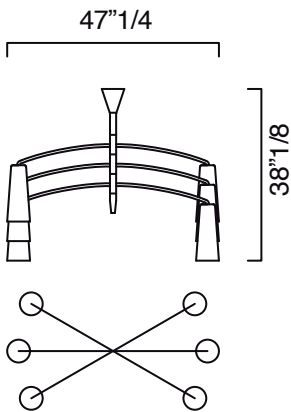

Colimaçon

D)

E)

F)

G)

H)

I)