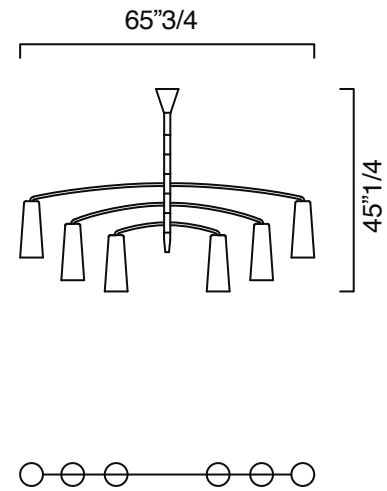

Finishes and materials

Lampshade in Murano: Venetian Crystal.

Structure: Metal.

Colimaçon

Dimensions

A) Ø47"1/4 x 41"H (4 levels) - Cod. 7206-00
8 E12 x 40W - Dimmable - Not included

B) Ø65"3/4 x 58"1/4H (6 levels) - Cod. 7207-00
12 E12 x 40W - Dimmable - Not included

C) Ø65"3/4 x 37"3/4H (3 levels) - Cod. 7208-00
6 E12 x 40W - Dimmable - Not included

D) Ø65"3/4 x 51"1/8H (6 levels) - Cod. 7209-00
12 E12 x 40W - Dimmable - Not included

E) Ø47"1/4 x 31"7/8H (2 levels) - Cod. 7210-00
4 E12 x 40W - Dimmable - Not included

F) Ø65"3/4 x 45"1/4H (3 levels) - Cod. 7211-00
6 E12 x 40W - Dimmable - Not included

G) Ø47"1/4 x 38"1/8H (3 levels) - Cod. 7212-00
6 E12 x 40W - Dimmable - Not included

H) Ø28" x 67"H (5 levels) - Cod. 7213-00
10 E12 x 40W - Dimmable - Not included

I) Ø65"3/4 x 63"3/4H (5 levels) - Cod. 7214-00
10 E12 x 40W - Dimmable - Not included

A)

B)

C)

Colimaçon

D)

E)

F)