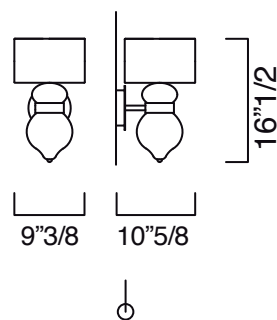

## *Description*

A shapely wall sconce with generous dimensions whose design recalls somehow Botero's drawings. The metal neck and the oversize shade are distinctive of this object.

UL listed lighting. Made in Italy.

## *Dimensions*

**A)** 9"3/8W x 16"1/2H x 10"5/8D - Cod. 5682-01  
1 E12 x 60W - Dimmable - Not included

**B)** 13"3/8W x 21"5/8H x 14"5/8D - Cod. 5683-01  
1 E26 x 100W - Dimmable - Not included

**A)**

**B)**