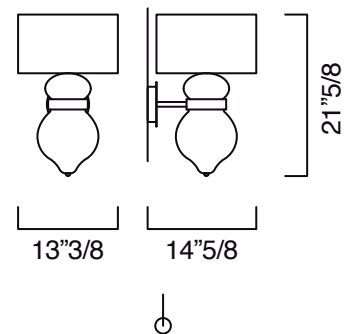

## *Description*

A shapely wall sconce with generous dimensions whose design recalls somehow Botero's drawings. The metal neck and the oversize shade are distinctive of this object.

UL listed lighting. Made in Italy.

## *Dimensions*

**A)** 9"3/8W x 16"1/2H x 10"5/8D - Cod. 5682-01  
1 E12 x 60W - Dimmable - Not included

**B)** 13"3/8W x 21"5/8H x 14"5/8D - Cod. 5683-01  
1 E26 x 100W - Dimmable - Not included

**A)**

**B)**