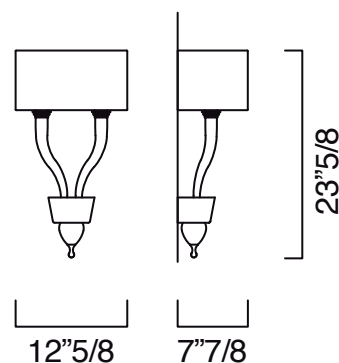

## *Dimensions*

12"5/8W x 23"5/8H x 7"7/8D - Cod. 5675-02  
2 E12 x 40W - Dimmable - Not included  
+ 1 LED x 1.2W - Not dimmable - Included