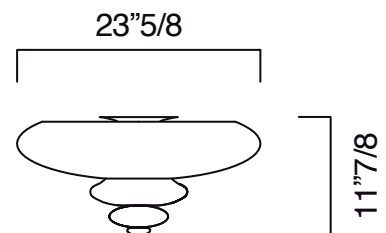

The glass components are manufactured with three different processes in three harmonic shapes.

Dimensions

Cod.5690: Ø 17"3/4 x 7"7/8H

Cod.5688: Ø 23"5/8 x 10"H

Cod. 5690

Cod. 5688

Finishes and materials

Available Murano colors: Crystal with White.