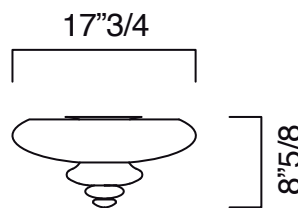

The glass components are manufactured with three different processes in three harmonic shapes.

Dimensions

Cod.5690: Ø 17"3/4 x 7"7/8H

Cod.5688: Ø 23"5/8 x 10"H

Cod. 5690

Cod. 5688

Finishes and materials

Available Murano colors: Crystal with White.