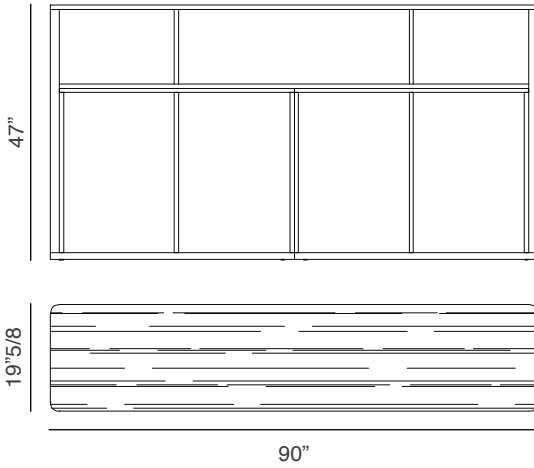

Avatar

Design: Umberto Asnago

Description

The Avatar medium cabinet has sides in leather or saddle leather and the top and base in black walnut wood or ebony wood.

Finishes and materials

Top, base & handles: Black walnut wood or ebony wood.

Sides, back & doors: Leather.

Avatar

Avatar Medium Cabinet M1625CU: 90"W x 19"5/8D x 47"H

Sides, back & doors in saddle leather or leather.

Top, base & handles in black walnut wood or ebony wood.