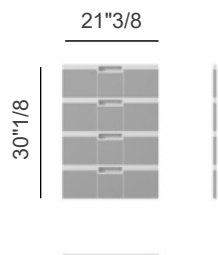

Finishes and materials

Top, base: Wood.

Doors & sides : Leather.

Drawers: Wood or leather.

Handles: Wood or lacquered.

Avatar

AVATARM1619CU: 112"W x 19"5/8D x 32"1/2H

Sides in leather.
Top & base in wood.

AVATARM1620CU: 21"3/8 x 30"1/8

Door in leather.
Handles in wood or lacquered.

AVATARM1621ES: 21"3/8 x 30"1/8

Drawers in wood
Handles in wood.

AVATARM1621CU: 21"3/8 x 30"1/8

Drawers in leather.
Handles lacquered.