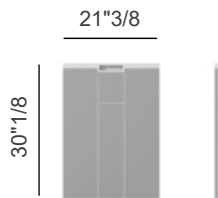

Finishes and materials

Top, base: Wood.

Doors & sides : Leather.

Drawers: Wood or leather.

Handles: Wood or lacquered.

Avatar

AVATARM1619CU: 112"W x 19"5/8D x 32"1/2H

Sides in leather.
Top & base in wood.

AVATARM1620CU: 21"3/8 x 30"1/8

Door in leather.
Handles in wood or lacquered.

AVATARM1621ES: 21"3/8 x 30"1/8

Drawers in wood
Handles in wood.

AVATARM1621CU: 21"3/8 x 30"1/8

Drawers in leather.
Handles lacquered.