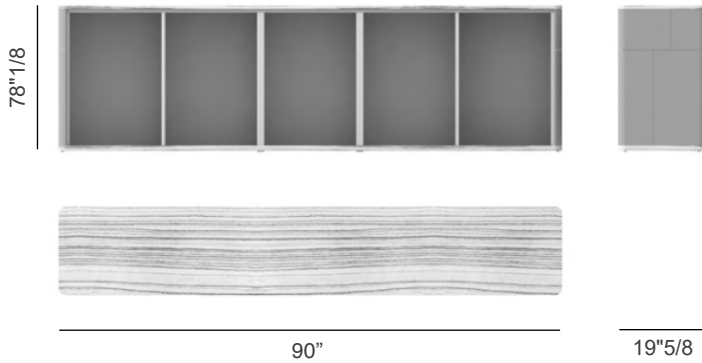

Avatar

Design: Umberto Asnago

Description

The Avatar sideboard comes sides & doors in leather and the top and base in black walnut wood or ebony wood. Drawers in wood or leather. Handles in wood or lacquered. Made in Italy.

Finishes and materials

Top, base: Wood.

Doors & sides : Leather.

Drawers: Wood or leather.

Handles: Wood or lacquered.

Avatar

AVATARM1619CU: 112"W x 19"5/8D x 32"1/2H

Sides in leather.
Top & base in wood.

AVATARM1620CU: 21"3/8 x 30"1/8

Door in leather.
Handles in wood or lacquered.

AVATARM1621ES: 21"3/8 x 30"1/8

Drawers in wood
Handles in wood.

AVATARM1621CU: 21"3/8 x 30"1/8

Drawers in leather.
Handles lacquered.