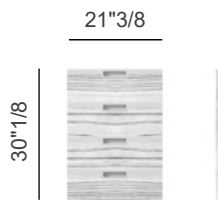

Finishes and materials

Top, base: Wood.

Doors & sides : Leather.

Drawers: Wood or leather.

Handles: Wood or lacquered.

Avatar

AVATARM1619CU: 112"W x 19"5/8D x 32"1/2H

Sides in leather.
Top & base in wood.

AVATARM1620CU: 21"3/8 x 30"1/8

Door in leather.
Handles in wood or lacquered.

AVATARM1621ES: 21"3/8 x 30"1/8

Drawers in wood
Handles in wood.

AVATARM1621CU: 21"3/8 x 30"1/8

Drawers in leather.
Handles lacquered.