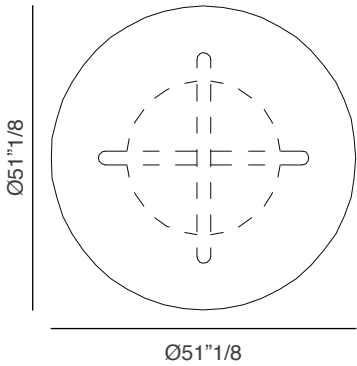

Finishes and materials

Woods (top, legs): Black walnut wood or ebony wood.

Covers: Leather, cat. PS, PF, PX or PA. Or Saddle Leather, cat. CV, CF or CS.

Conference Table D1657CU: Ø51"1/8 x 30"H

Top and leg in saddle leather or leather.

Conference Table D1657ES: Ø51"1/8 x 30"H

Top in black walnut wood or ebony wood and leg in leather or saddle leather.