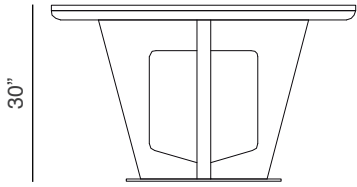

Avatar

Design: Umberto Asnago

Description

The Avatar conference table has a round top in leather or saddle leather, or in black walnut wood or ebony wood. The base comes covered in leather or saddle leather.

Finishes and materials

Woods (top, legs): Black walnut wood or ebony wood.

Covers: Leather, cat. PS, PF, PX or PA. Or Saddle Leather, cat. CV, CF or CS.

Conference Table D1657CU: Ø51"1/8 x 30"H

Top and leg in saddle leather or leather.

Conference Table D1657ES: Ø51"1/8 x 30"H

Top in black walnut wood or ebony wood and leg in leather or saddle leather.