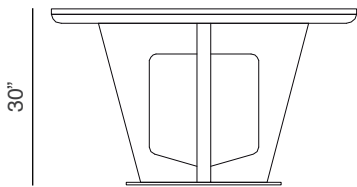

Finishes and materials

Woods (top, legs): Black walnut wood or ebony wood.

Covers: Leather, cat. PS, PF, PX or PA. Or Saddle Leather, cat. CV, CF or CS.

Conference Table D1657CU: Ø51"1/8 x 30"H

Top and leg in saddle leather or leather.

Conference Table D1657ES: Ø51"1/8 x 30"H

Top in black walnut wood or ebony wood and leg in leather or saddle leather.