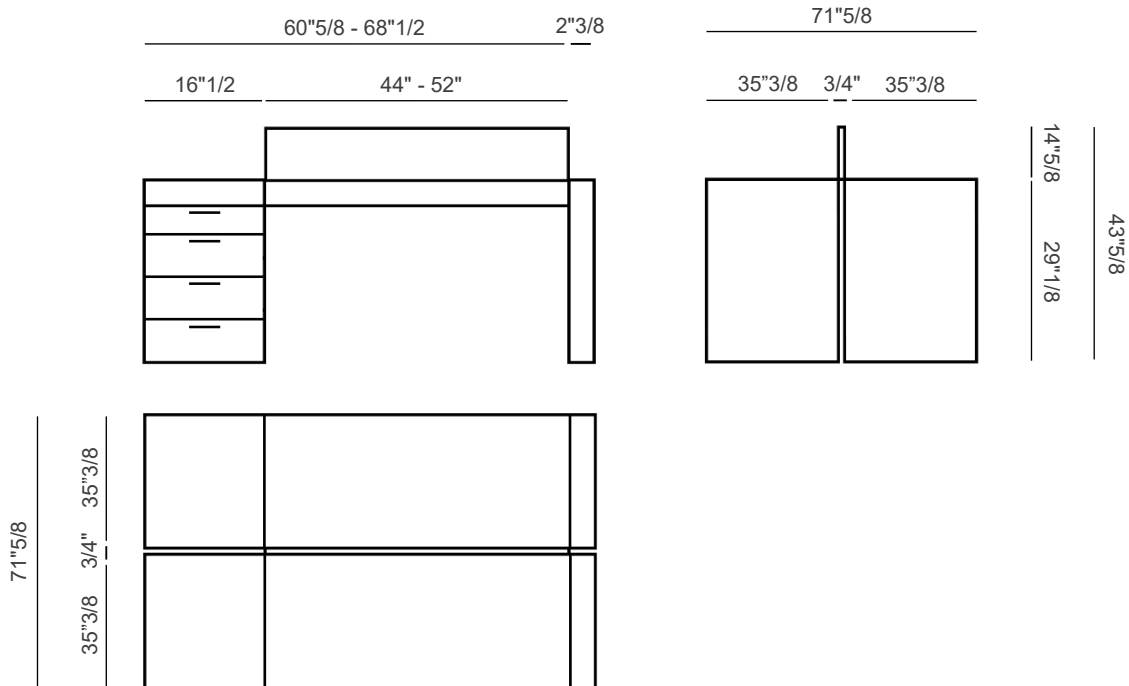

### Composition 2 desks

**Composition A:** 63"W x 71"5/8D x 29"1/8H(+ Frontal screen)  
**Composition B:** 70"7/8W x 71"5/8D x 29"1/8H(+ Frontal screen)

### Composition 4 desks

**Composition C:** 126"W x 71"5/8"D x 29"1/8"H(+ Frontal screen)

**Composition D:** 141"3/4"W x 71"5/8"D x 29"1/8"H(+ Frontal screen)