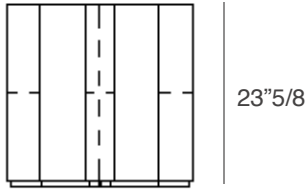

The transparency of these steel “open hands” becomes the characteristic of the collection.

The metallic parts are available in chromed steel only.

Made in Italy.

Dimensions:

Ø55"1/8 x 29"1/2H

55"1/8

**Extra-clear tempered glass
varnished top.**

5"7/8

De-Symetria

33"1/2 x 33"1/2

**Leg in extra-clear tempered glass
varnished and with leather edges.**

Finishes and materials

Top: Extraclear glass.

Leg: Leather or saddle leather and tempered glass varnished in white.