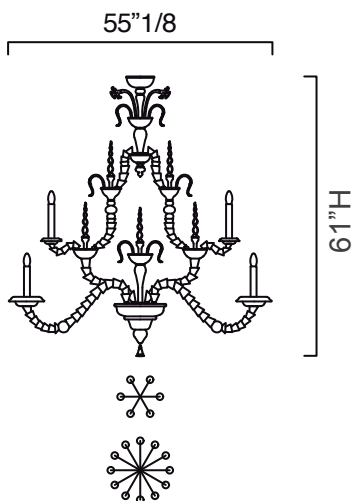

Light source:

4604/09: Incandescent 9 x 60W E12 - Dimmable

4604/12: Incandescent 12 x 60W E12 - Dimmable

4604/18: Incandescent 18 x 60W E12 - Dimmable

4604

## Dimensions

4604/09: Ø39"1/4 x 47"1/4H

4604/12: Ø47"1/4 x 61"H

4604/18: Ø55" x 61"H

4604/09

4604/12

4604/18