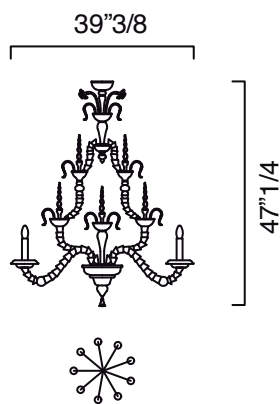

Light source:

4604/09: Incandescent 9 x 60W E12 - Dimmable

4604/12: Incandescent 12 x 60W E12 - Dimmable

4604/18: Incandescent 18 x 60W E12 - Dimmable

4604

## Dimensions

4604/09: Ø39"1/4 x 47"1/4H

4604/12: Ø47"1/4 x 61"H

4604/18: Ø55" x 61"H

4604/09

4604/12

4604/18