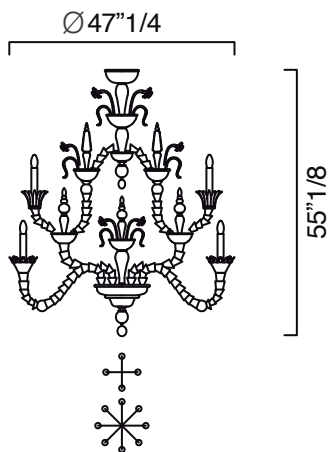

4607

Design: Barovier&Toso

Description

The most classic Venetian chandelier, impressive in its magnificence. Multitude of decorations and the transparent purity of the crystal make 4607 an exclusive Italian chandelier suitable to the most important palaces on the Grand Canal.

This Traditional Murano Chandelier is a luxury work of art. An elegant and impressive chandelier that will stand out massively. Made in Italy.

4607

Dimensions

4607/12: Ø 47" 1/4 x 55" 1/8H
4607/20: Ø 63" x 90" 1/2H
4607/36: Ø 82" 5/8 x 110" 1/4H

Light source Chandeliers:
4607/12: Incandescent 12 x 60W E12 - Dimmable
4607/20: Incandescent 20 x 60W E12 - Dimmable
4607/36: Incandescent 36 x 60W E12 - Dimmable

4607/12 Chandelier

4607/20 Chandelier

4607/36 Chandelier