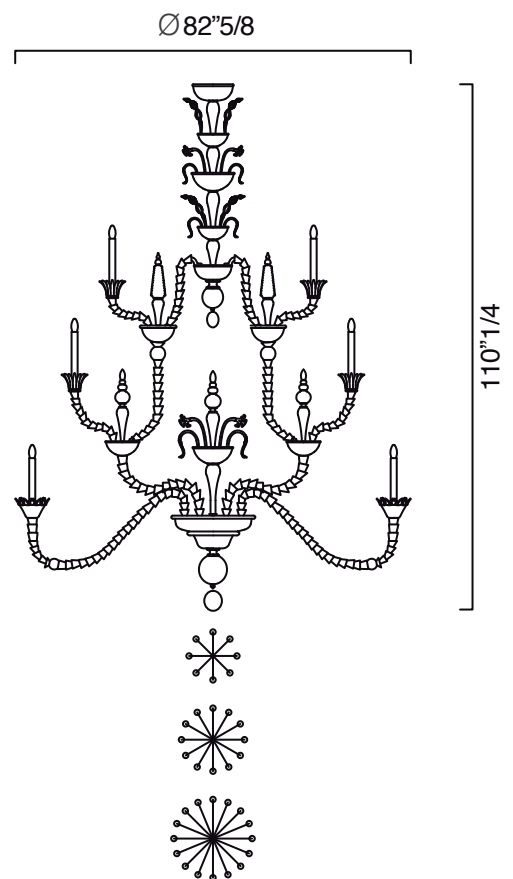

4607

Design: Barovier&Toso

Description

The most classic Venetian chandelier, impressive in its magnificence. Multitude of decorations and the transparent purity of the crystal make 4607 an exclusive Italian chandelier suitable to the most important palaces on the Grand Canal.

This Traditional Murano Chandelier is a luxury work of art. An elegant and impressive chandelier that will stand out massively. Made in Italy.

4607

Dimensions

4607/12: Ø 47" 1/4 x 55" 1/8H
4607/20: Ø 63" x 90" 1/2H
4607/36: Ø 82" 5/8 x 110" 1/4H

Light source Chandeliers:
4607/12: Incandescent 12 x 60W E12 - Dimmable
4607/20: Incandescent 20 x 60W E12 - Dimmable
4607/36: Incandescent 36 x 60W E12 - Dimmable

4607/12 Chandelier

4607/20 Chandelier

4607/36 Chandelier

Structure in Murano: Crystal, Polychrome, Bluastro, Gold or Crystal with Gold.

Metal parts: Polished chrome or Galvanized gold (gold glass only).

(For more specifications, please refer to "Finishes & Materials")