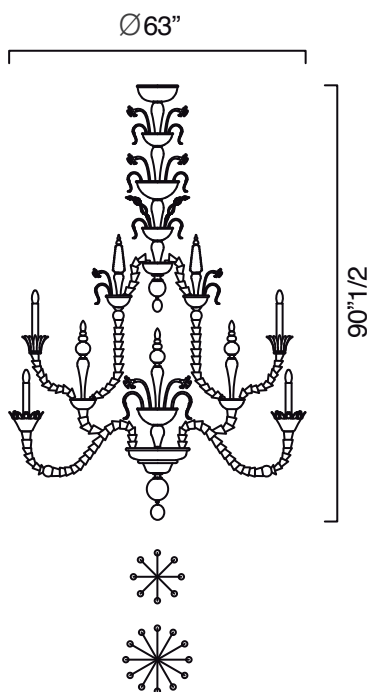

4607

Design: Barovier&Toso

Description

The most classic Venetian chandelier, impressive in its magnificence. Multitude of decorations and the transparent purity of the crystal make 4607 an exclusive Italian chandelier suitable to the most important palaces on the Grand Canal.

This Traditional Murano Chandelier is a luxury work of art. An elegant and impressive chandelier that will stand out massively. Made in Italy.

4607

Dimensions

4607/12: Ø 47" 1/4 x 55" 1/8H
4607/20: Ø 63" x 90" 1/2H
4607/36: Ø 82" 5/8 x 110" 1/4H

Light source Chandeliers:
4607/12: Incandescent 12 x 60W E12 - Dimmable
4607/20: Incandescent 20 x 60W E12 - Dimmable
4607/36: Incandescent 36 x 60W E12 - Dimmable

4607/12 Chandelier

4607/20 Chandelier

4607/36 Chandelier