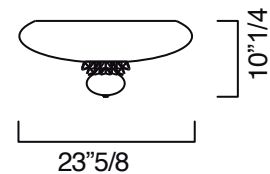

Made in Italy.

Dimensions

A) Cod.5697: Ø 17"3/4 x 7"7/8H

B) Cod.5698: Ø 23"5/8 x 10"1/4H

Light source: 3 E12 X 60W - Dimmable - Not included

A)

B)

Finishes and materials