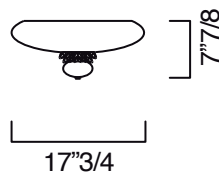

Made in Italy.

Dimensions

A) Cod.5697: Ø 17"3/4 x 7"7/8H

B) Cod.5698: Ø 23"5/8 x 10"1/4H

Light source: 3 E12 X 60W - Dimmable - Not included

A)

B)

Finishes and materials