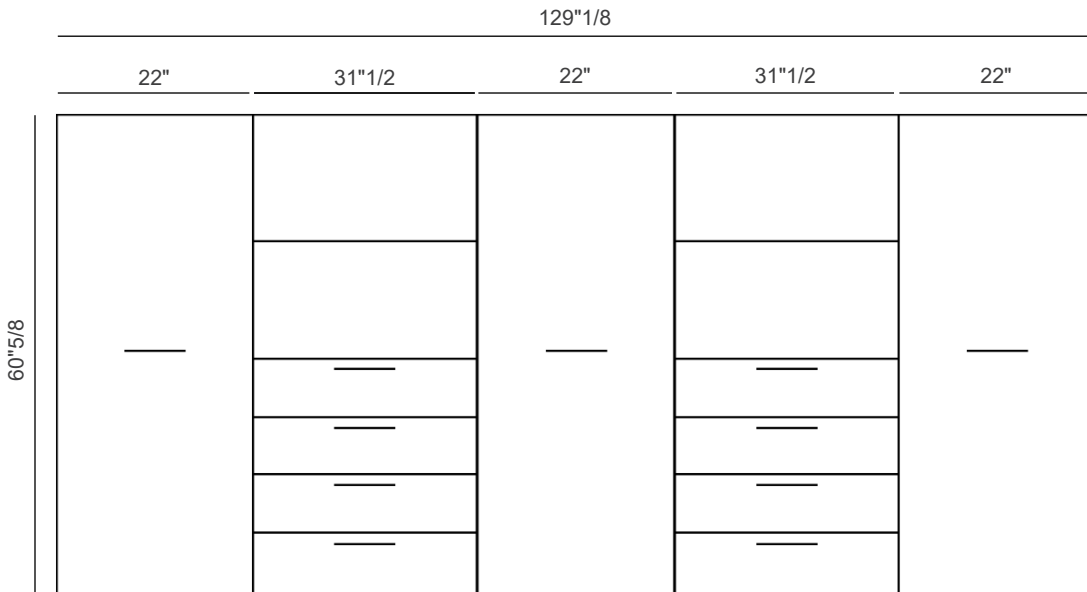

Blade

Dimensions

Composition A: 129"1/8W x 19"5/8D x 60"5/8H

Composition B: 94"1/2W x 19"5/8D x 60"5/8H

Comp. A