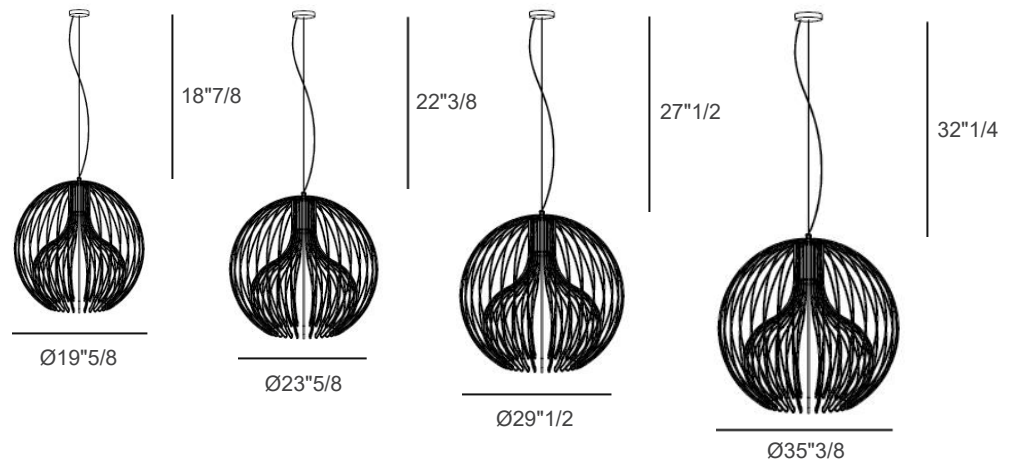

## Description

Suspension lamp with structure in painted steel wire white and black matt. Light bulb enclosed in a hermetic IP64 glass diffuser. Metal parts are protected with anti-corrosive primer and resistant polyester coating.

## Light Source

A, B, C: 1 x E27 42 W HES  
D: 1 x E27 70 W HES

## Dimensions

- A)  $\text{Ø}19\frac{5}{8}$  x 18"7/8H
- B)  $\text{Ø}23\frac{5}{8}$  x 22"3/8H
- C)  $\text{Ø}29\frac{1}{2}$  x 27"1/2H
- D)  $\text{Ø}35\frac{3}{8}$  x 32"1/4H

Cable: 78"3/4

## Note:

- Optional cover in removable washable fabric stripe available.
- Enclosed in an hermetic white satin glass case.