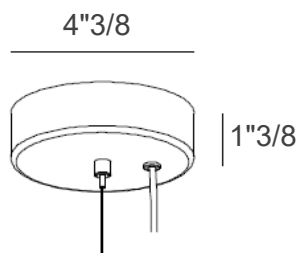

## Description

Suspension lamp with structure in painted steel wire white and black matt. Light bulb enclosed in a hermetic IP64 glass diffuser. Metal parts are protected with anti-corrosive primer and resistant polyester coating.

## Dimensions

- A)  $\text{Ø}19\frac{5}{8}$  x 18"7/8H
- B)  $\text{Ø}23\frac{5}{8}$  x 22"3/8H
- C)  $\text{Ø}29\frac{1}{2}$  x 27"1/2H
- D)  $\text{Ø}35\frac{3}{8}$  x 32"1/4H

Cable: 78"3/4

### Light Source

A, B, C: 1 x E27 42 W HES

D: 1 x E27 70 W HES

Canopy for sizes  
A, B, C

Canopy for size  
D

White finish detail

Black finish detail

Canopy for sizes  
A, B, C