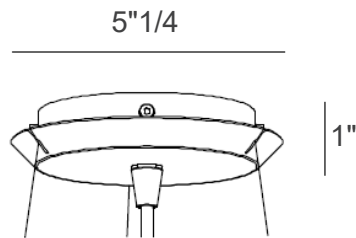

## Dimensions

- A)  $\text{Ø}19\frac{5}{8}$  x 18"7/8H
- B)  $\text{Ø}23\frac{5}{8}$  x 22"3/8H
- C)  $\text{Ø}29\frac{1}{2}$  x 27"1/2H
- D)  $\text{Ø}35\frac{3}{8}$  x 32"1/4H

Cable: 78"3/4

## Icaro

### Light Source

A, B, C: 1 x E27 42 W HES

D: 1 x E27 70 W HES

Canopy for sizes  
A, B, C

Canopy for size  
D

White finish detail

Black finish detail

Canopy for sizes  
A, B, C

Canopy for size  
D

\* on demand

\*\* cable on measure