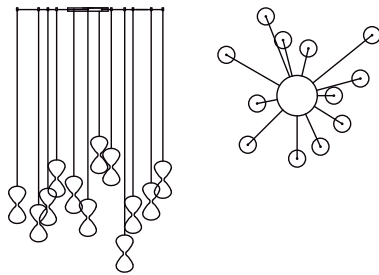

Sablier

Design: Oriano Favaretto

Description

Suspension lamp composed of delicate crystal lampshades, which infuse the room with harmony and elegance when suspended at different heights.

A single element can be hung from the ceiling individually or fixed to a round support that houses from 12 or 24 hanging elements, which can be positioned at different heights and distances. Made in Italy.

Light source:

Lighting 110/220V, G4 socket.

Single pendant: 1 LED bulb 1,5W 110lm 3000K.

Sablier

Dimensions

Single pendant: $\text{Ø}5''1/8 \times 11''1/4\text{H} + 118''1/8$ max H of wire and canopy

12 pendants: $12 \times \text{Ø}5''1/8 \times 11''1/4\text{H} + 118''1/8$ max H of wire and socket ($\text{Ø}9''7/8 \times 1''1/8\text{H}$ 2/12 socket)

24 pendants: $24 \times \text{Ø}5''1/8 \times 11''1/4\text{H} + 118''1/8$ max H of wire and socket ($\text{Ø}12''1/8 \times 1''5/8\text{H}$ 2/12 socket)

Single pendant

12 pendants composition

24 pendants composition