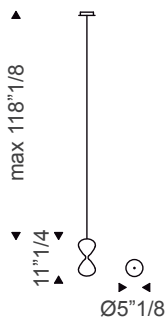

Sablier

Design: Oriano Favaretto

Description

Suspension lamp composed of delicate crystal lampshades, which infuse the room with harmony and elegance when suspended at different heights.

A single element can be hung from the ceiling individually or fixed to a round support that houses from 12 or 24 hanging elements, which can be positioned at different heights and distances. Made in Italy.

Light source:

Lighting 110/220V, G4 socket.

Single pendant: 1 LED bulb 1,5W 110lm 3000K.

Sablier

Dimensions

Single pendant: $\text{Ø}5''1/8 \times 11''1/4\text{H} + 118''1/8$ max H of wire and canopy

12 pendants: $12 \times \text{Ø}5''1/8 \times 11''1/4\text{H} + 118''1/8$ max H of wire and socket ($\text{Ø}9''7/8 \times 1''1/8\text{H}$ 2/12 socket)

24 pendants: $24 \times \text{Ø}5''1/8 \times 11''1/4\text{H} + 118''1/8$ max H of wire and socket ($\text{Ø}12''1/8 \times 1''5/8\text{H}$ 2/12 socket)

Single pendant

12 pendants composition

24 pendants composition