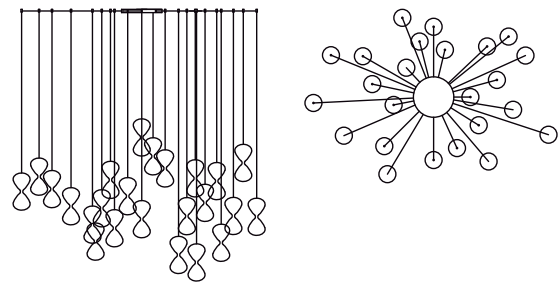

Sablier

Design: Oriano Favaretto

Description

Suspension lamp composed of delicate crystal lampshades, which infuse the room with harmony and elegance when suspended at different heights.

A single element can be hung from the ceiling individually or fixed to a round support that houses from 12 or 24 hanging elements, which can be positioned at different heights and distances. Made in Italy.

Light source:

Lighting 110/220V, G4 socket.

Single pendant: 1 LED bulb 1,5W 110lm 3000K.

Sablier

Dimensions

Single pendant: $\text{Ø}5''1/8 \times 11''1/4\text{H} + 118''1/8$ max H of wire and canopy

12 pendants: $12 \times \text{Ø}5''1/8 \times 11''1/4\text{H} + 118''1/8$ max H of wire and socket ($\text{Ø}9''7/8 \times 1''1/8\text{H}$ 2/12 socket)

24 pendants: $24 \times \text{Ø}5''1/8 \times 11''1/4\text{H} + 118''1/8$ max H of wire and socket ($\text{Ø}12''1/8 \times 1''5/8\text{H}$ 2/12 socket)

Single pendant

12 pendants composition

24 pendants composition