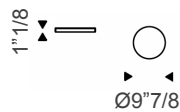

Socket for 12 pendants