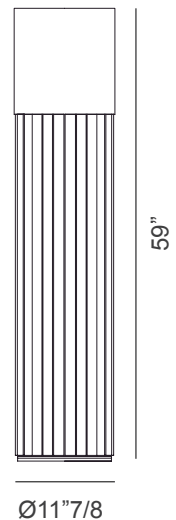

### *Description*

Floor lamp with diffused light. Structure available in dark bronze striped metal with Trihedrons diffusers made in Crystal, amber or smoke grey Murano blown glass.

**Supply:** Power cord.

**Light source:** 1x10,5W E27 PAR30 LED 700lm 2700°K + 1x8,5W E27 LED 600lm 2800°K - Dimmable.

Bulbs are not included.

Dimmer included.

Made in Italy.

### *Dimensions*

Ø11"7/8 x 59"H

**Cable length:** 90"1/2

35"3/8      55"1/8