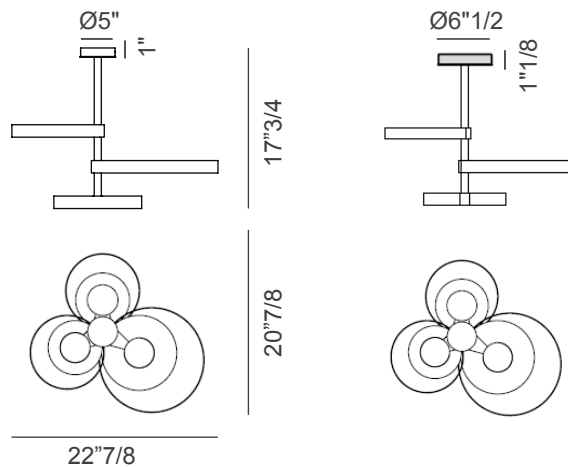

## *Description*

Ceiling lamp with indirect light. Structure made with light burnished brass rings and matt black nickel metal.

**Supply:** Terminal block.

**Light source:**

3x17W LED 1700lm 2700°K  
CRI80 - Dimmable.

## *Dimensions*

22"7/8W x 20"7/8D x 17"3/4H