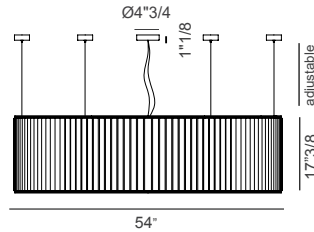

Crown

Design: Massimo Tonetto

Description

Suspension lamp with diffused light. Matt black nickel or light burnished brass structure and crystal, amber or smoke grey Murano blown glass trihedrons.

Supply: Terminal block.

Light source: 2,7W COB LED 360lm 2700 K 320 mA - Dimmable Made in Italy.

Dimensions

Circular: Ø59" x 17"3/8H

Elliptical: 54"W x 25"1/8D x 17"3/8H

Finishes and materials

Structure: Matt black nickel or light burnished brass.