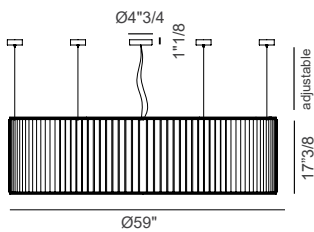

Crown

Design: Massimo Tonetto

Description

Suspension lamp with diffused light. Matt black nickel or light burnished brass structure and crystal, amber or smoke grey Murano blown glass trihedrons.

Supply: Terminal block.

Light source: 2,7W COB LED 360lm 2700 K 320 mA - Dimmable Made in Italy.

Dimensions

Circular: Ø59" x 17"3/8H

Elliptical: 54"W x 25"1/8D x 17"3/8H

Finishes and materials

Structure: Matt black nickel or light burnished brass.