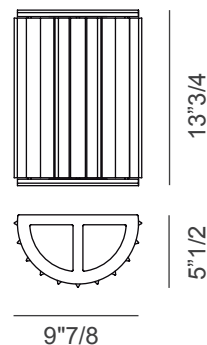

Crown

Design: Massimo Tonetto

Description

Wall lamp with diffused light.
Matt black nickel or light
burnished brass structure and
crystal, amber or smoke grey
Murano blown glass trihedrons.

Supply: Terminal block.

Light source: MAX8,5W E27
LED 600lm 2700K
(Bulbs excluded) - Dimmable
Made in Italy.

Dimensions

9"7/8W x 13"3/4H x 5"1/2D

Finishes and materials

Structure: Matt black nickel or light burnished brass.

Diffusers: Crystal, amber or smoke grey Murano blown glass trihedrons.