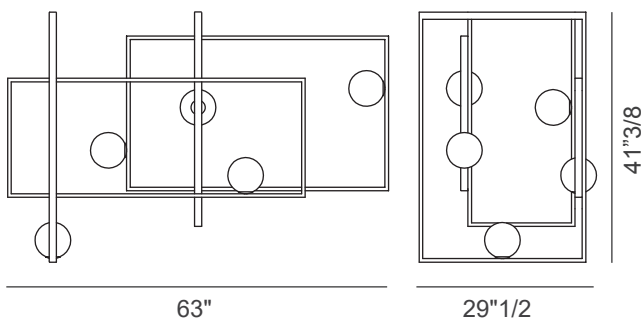

Dimensions

63"W x 29"1/2D x 41"3/8H

Ceiling lamp