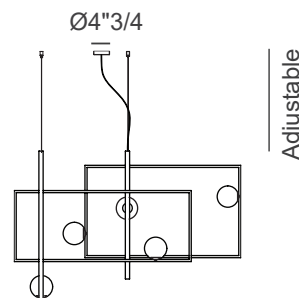

Kit Suspension + Canopy (Optional)