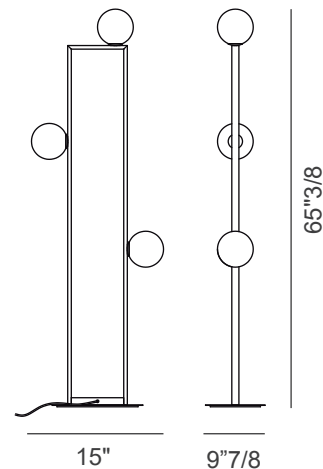

Mondrian

Design: Massimo Tonetto

Description

Floor lamp with diffused light. Metal structure in natural burnished brass, polished or matt black nickel or polished gold. White Murano blown glass diffusers.

Supply: Power cord.

Light source: 3 X MAX 5W G9 LED 350lm - 2700K (Bulbs excluded) - Dimmable
Dimmer included. Made in Italy.

Cable length: 98"3/8

Dimensions

15"W x 9"7/8D x 65"3/8H

Finishes and materials

Structure: Natural burnished brass, polished or matt black nickel and polished gold.