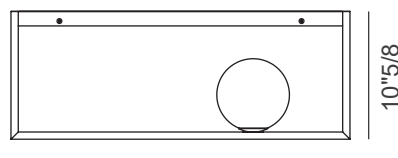

Mondrian

Design: Massimo Tonetto

Description

Wall lamp with diffused light. Metal structure in natural burnished brass, polished or matt black nickel or polished gold. White Murano blown glass diffusers.

Supply: Terminal block.

Light source: 1 X MAX 5W G9 LED 350lm - 2700K (Bulbs excluded) - Dimmable.

Kit J-BOX is available as an optional. Made in Italy.

Dimensions

27"1/2W x 10"5/8D x 5"7/8H

27"1/2

Kit J-BOX (Optional)