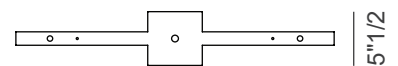

Kit J-BOX (Optional)

5"1/2

27"1/2

Finishes and materials

Structure: Natural burnished brass, polished or matt black nickel and polished gold.

Diffusers: Satin, Amethyst, Crystal, Dove Grey, Smoke Grey or Metal Flakes glass.