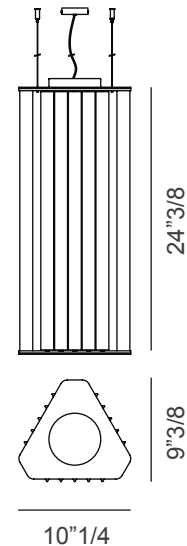

Numa

Design: Massimo Tonetto

Description

Suspension lamp with diffused light. Dark burnished brass structure. Crystal, amber or smoke grey Murano blown glass trihedrons diffusers.

Supply: Terminal block.

Light source: 1 x 16W LED 1340lm
2700K - Dimmable.

Made in Italy.

Dimensions

10"1/4W x 9"3/8D x 24"3/8H

Finishes and materials

Structure: Dark burnished brass.

Trihedrons diffusers: Crystal, amber or smoke grey Murano blown glass.