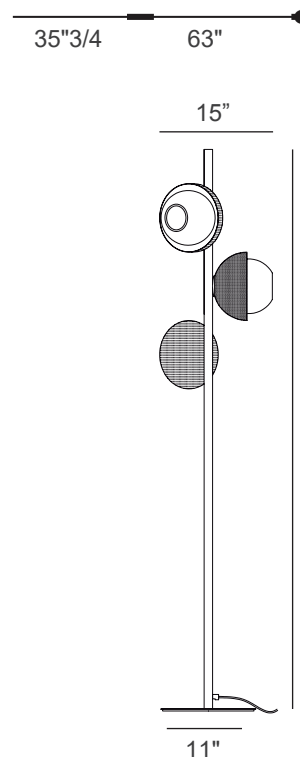

Urban

Design: Massimo Tonetto

Description

Floor lamp with diffused light. Light or dark burnished brass structure with matt gold or matt black perforated metal lampshade. White Murano blown glass diffuser. Dimmer included.

Supply: Power cord.

Light source: 3 X MAX 6W E14 LED 470lm 2700K - Dimmable (Bulbs excluded).
Made in Italy.

Dimensions

15"W x 11"D x 65"H

Cable length: 98"3/8

Finishes and materials

Structure: Light or dark burnished brass.