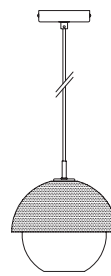

Urban

Design: Massimo Tonetto

Description

Suspension lamp with diffused light. Light or dark burnished brass structure with matt gold or matt black perforated metal lampshade. White Murano blown glass diffuser.

1 X MAX 8,5W E27 LED 600lm 2800K - Dimmable.

Bulbs are not included.

Made in Italy.

Dimensions

Urban S: Ø7"7/8 x 59"H

Urban M: Ø11"7/8 x 59"H

Urban L: Ø15"3/4 x 59"H

Urban S

Ø7"7/8

Urban M

Ø11"7/8

Urban L

Ø15"3/4

Kit decentralization
(optional)

Finishes and materials

Structure: Light or dark burnished brass.