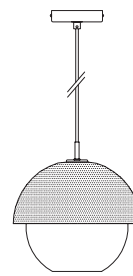

Urban

Design: Massimo Tonetto

Description

Suspension lamp with diffused light. Light or dark burnished brass structure with matt gold or matt black perforated metal lampshade. White Murano blown glass diffuser.

1 X MAX 8,5W E27 LED 600lm 2800K - Dimmable.

Bulbs are not included.

Made in Italy.

Dimensions

Urban S: Ø7"7/8 x 59"H

Urban M: Ø11"7/8 x 59"H

Urban L: Ø15"3/4 x 59"H

Urban S

Ø7"7/8

Urban M

Ø11"7/8

Urban L

Ø15"3/4

Kit decentralization
(optional)

Finishes and materials

Structure: Light or dark burnished brass.