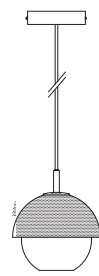

Urban

Design: Massimo Tonetto

Description

Suspension lamp with diffused light. Light or dark burnished brass structure with matt gold or matt black perforated metal lampshade. White Murano blown glass diffuser.

1 X MAX 8,5W E27 LED 600lm 2800K - Dimmable.

Bulbs are not included.

Made in Italy.

Dimensions

Urban S: Ø7"7/8 x 59"H

Urban M: Ø11"7/8 x 59"H

Urban L: Ø15"3/4 x 59"H

Urban S

Ø7"7/8

Urban M

Ø11"7/8

Urban L

Ø15"3/4

Kit decentralization
(optional)

Finishes and materials

Structure: Light or dark burnished brass.