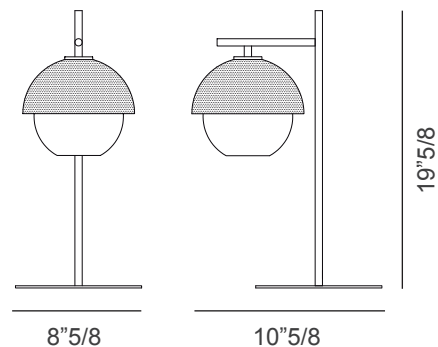

Supply: Power cord.

Light source: 1 X MAX 6W E14 LED
470lm 2800K - Dimmable.

Bulbs are not included.

Made in Italy.

Cable length: 98"3/8

Dimensions

10"5/8W x 8"5/8D x 19"5/8H

Finishes and materials