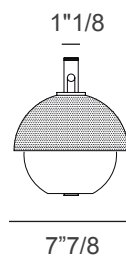

Supply: Power cord.

Light source: 1x6W E14 LED 470lm 2700°K - Dimmable.

Bulbs are not included.

Made in Italy.

Dimensions

7"7/8W x 35"3/8D x 9"3/8H

Cable length: 98"3/8

Finishes and materials