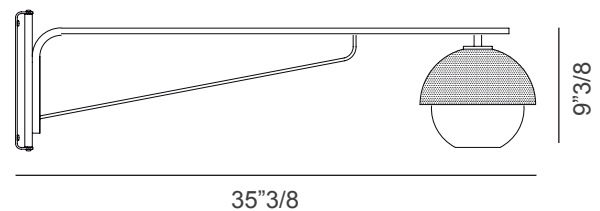

Urban

Design: Massimo Tonetto

Description

Wall lamp with diffused light. Light or dark burnished brass structure with matt gold or matt black perforated metal lampshade. White Murano blown glass diffuser.

Supply: Power cord.

Light source: 1x6W E14 LED 470lm 2700°K - Dimmable.

Bulbs are not included.

Made in Italy.

Dimensions

7"7/8W x 35"3/8D x 9"3/8H

Cable length: 98"3/8

Finishes and materials

Structure: Light or dark burnished brass.

Lampshade: Matt gold or matt black perforated metal.

Diffuser: White Murano blown glass.