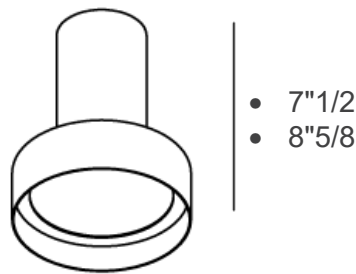

Hammer

Design: Paolo Grasselli

Description

Spotlight.

Turned metal body painted in white or lead grey and in Deluxe finishes: lime green, blue China, brick and matt gold.

Dimensions

A) $\text{Ø}5\frac{7}{8}$ x $7\frac{1}{2}$ H

B) $\text{Ø}7$ x $8\frac{5}{8}$ H

- $7\frac{1}{2}$
- $8\frac{5}{8}$

- $\text{Ø}5\frac{7}{8}$
- $\text{Ø}7$

Light Source:
1 x GU10 20 W HES

- $7\frac{1}{2}$
- $8\frac{5}{8}$

- $\text{Ø}5\frac{7}{8}$
- $\text{Ø}7$