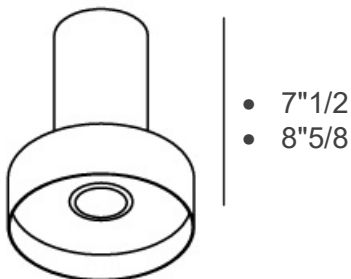

Hammer

Design: Paolo Grasselli

Description

Spotlight.

Turned metal body painted in white or lead grey and in Deluxe finishes: lime green, blue China, brick and matt gold.

Dimensions

A) $\text{Ø}5\frac{7}{8}$ x $7\frac{1}{2}$ H

B) $\text{Ø}7$ x $8\frac{5}{8}$ H

- $7\frac{1}{2}$
- $8\frac{5}{8}$

- $\text{Ø}5\frac{7}{8}$
- $\text{Ø}7$

Light Source:
1 x GU10 20 W HES

- $7\frac{1}{2}$
- $8\frac{5}{8}$

- $\text{Ø}5\frac{7}{8}$
- $\text{Ø}7$