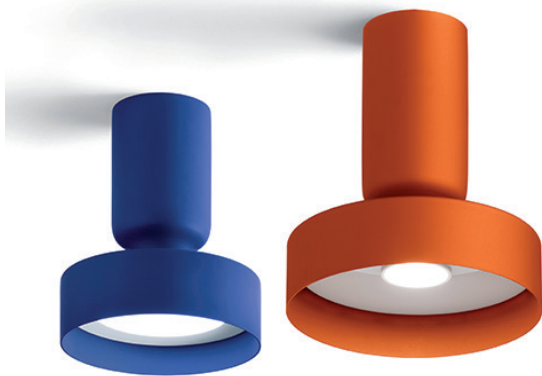

Hammer

Design: Paolo Grasselli

Description

Spotlight.

Turned metal body painted in white or lead grey and in Deluxe finishes: lime green, blue China, brick and matt gold.

Dimensions

A) $\text{Ø}5\frac{7}{8}$ x $7\frac{1}{2}$ H

B) $\text{Ø}7$ x $8\frac{5}{8}$ H

- $7\frac{1}{2}$
- $8\frac{5}{8}$

- $\text{Ø}5\frac{7}{8}$
- $\text{Ø}7$

Light Source:
1 x GU10 20 W HES

- $7\frac{1}{2}$
- $8\frac{5}{8}$

- $\text{Ø}5\frac{7}{8}$
- $\text{Ø}7$

Light Source:
A) 1 led module 9 W - 830 Lm - 2800 K
B) 1 led module 12 W - 1110 Lm - 2800 K

Both options are available with or without dimmer.