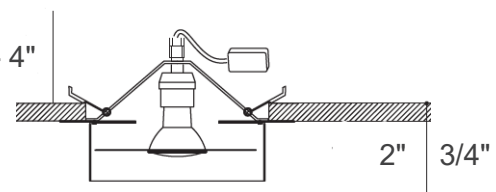

Hammer

Design: Paolo Grasselli

Description

Recessed spotlight.
Turned metal body painted in white or lead grey and in
Deluxe finishes: lime green, blue China, brick and matt gold.

Dimensions

- A) Ø8"1/4 x 2"H
- B) Ø9"3/8 x 2"H

- Ø8"1/4
- Ø9"3/8

2"H

Light Source:
1 x GU10 20 W HES

- 5"7/8
- 7"

Hole:
A) 5"3/8 - 6"
B) 6"1/4 - 7"

8"1/4

3"1/8 - 4"

8"1/4

- Ø8"1/4
- Ø9"3/8

2"H

Light Source:

- A) 1 led module 9 W - 830 Lm - 2800 K
- B) 1 led module 12 W - 1110 Lm - 2800 K

- 5"7/8
- 7"

Hole:
A) 5"3/8 - 6"
B) 6"1/4 - 7"

9"3/8

3"1/8 - 4"