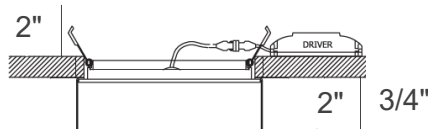

Hammer

Design: Paolo Grasselli

Description

Recessed spotlight.
Turned metal body painted in white or lead grey and in
Deluxe finishes: lime green, blue China, brick and matt gold.

Dimensions

- A) Ø8"1/4 x 2"H
- B) Ø9"3/8 x 2"H

- Ø8"1/4
- Ø9"3/8

2"H

Light Source:
1 x GU10 20 W HES

- 5"7/8
- 7"

Hole:
A) 5"3/8 - 6"
B) 6"1/4 - 7"

8"1/4

3"1/8 - 4"

8"1/4

- Ø8"1/4
- Ø9"3/8

2"H

Light Source:

- A) 1 led module 9 W - 830 Lm - 2800 K
- B) 1 led module 12 W - 1110 Lm - 2800 K

- 5"7/8
- 7"

Hole:
A) 5"3/8 - 6"
B) 6"1/4 - 7"

9"3/8

3"1/8 - 4"