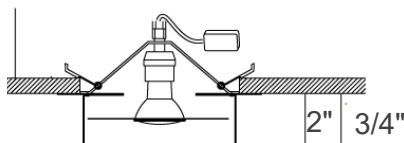

Hammer

Design: Paolo Grasselli

Description

Recessed spotlight.
Turned metal body painted in white or lead grey and in
Deluxe finishes: lime green, blue China, brick and matt gold.

Dimensions

- A) Ø8"1/4 x 2"H
- B) Ø9"3/8 x 2"H

- Ø8"1/4
- Ø9"3/8

2"H

Light Source:
1 x GU10 20 W HES

- 5"7/8
- 7"

Hole:
A) 5"3/8 - 6"
B) 6"1/4 - 7"

8"1/4

3"1/8 - 4"

8"1/4

- Ø8"1/4
- Ø9"3/8

2"H

Light Source:

- A) 1 led module 9 W - 830 Lm - 2800 K
- B) 1 led module 12 W - 1110 Lm - 2800 K

- 5"7/8
- 7"

Hole:
A) 5"3/8 - 6"
B) 6"1/4 - 7"

9"3/8

3"1/8 - 4"