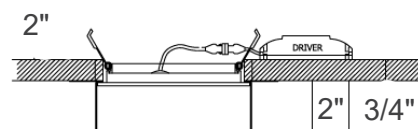

Hammer

Design: Paolo Grasselli

Description

Recessed spotlight.
Turned metal body painted in white or lead grey and in
Deluxe finishes: lime green, blue China, brick and matt gold.

Dimensions

- A) Ø8"1/4 x 2"H
- B) Ø9"3/8 x 2"H

- Ø8"1/4
- Ø9"3/8

2"H

Light Source:
1 x GU10 20 W HES

- 5"7/8
- 7"

Hole:
A) 5"3/8 - 6"
B) 6"1/4 - 7"

8"1/4

3"1/8 - 4"

8"1/4

- Ø8"1/4
- Ø9"3/8

2"H

Light Source:

- A) 1 led module 9 W - 830 Lm - 2800 K
- B) 1 led module 12 W - 1110 Lm - 2800 K

- 5"7/8
- 7"

Hole:
A) 5"3/8 - 6"
B) 6"1/4 - 7"

9"3/8

3"1/8 - 4"