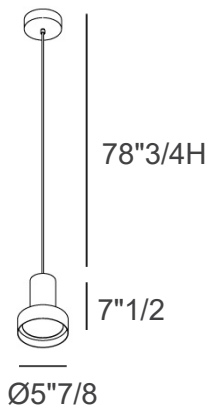

Hammer

Design: Paolo Grasselli

Description

Suspension lamp turned metal body painted in white or lead grey and in Deluxe finishes: lime green, blue China, brick and matt gold. Made in Italy.

Dimensions

- A) $\text{Ø}5\frac{7}{8}$ x $7\frac{1}{2}$ H
- B) $\text{Ø}7$ x $8\frac{5}{8}$ H
- C) $\text{Ø}11\frac{7}{8}$ x $8\frac{5}{8}$ H

Light Source

- A) -1 x GU10 20 W HES
-1 led module 9 W - 830 Lm - 2800 K
- B) -1 x GU10 20 W HES
-1 led module 12 W - 1110 Lm - 2800 K
- C) -1 led module 24 W -2150 Lm - 2800 K

Canopies

Note:

- All sizes are available with or without dimmer
- Surcharge for canopy in the same color as Deluxe structure