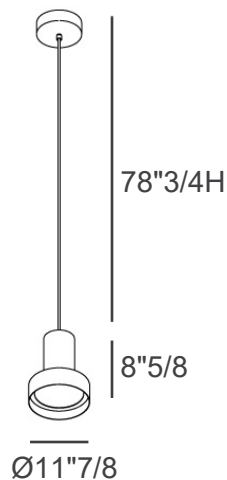

Hammer

Design: Paolo Grasselli

Description

Suspension lamp turned metal body painted in white or lead grey and in Deluxe finishes: lime green, blue China, brick and matt gold. Made in Italy.

Dimensions

- A) $\text{Ø}5\frac{7}{8}$ x $7\frac{1}{2}$ H
- B) $\text{Ø}7$ x $8\frac{5}{8}$ H
- C) $\text{Ø}11\frac{7}{8}$ x $8\frac{5}{8}$ H

Light Source

- A) -1 x GU10 20 W HES
-1 led module 9 W - 830 Lm - 2800 K
- B) -1 x GU10 20 W HES
-1 led module 12 W - 1110 Lm - 2800 K
- C) -1 led module 24 W -2150 Lm - 2800 K

Canopies

Note:

- All sizes are available with or without dimmer
- Surcharge for canopy in the same color as Deluxe structure