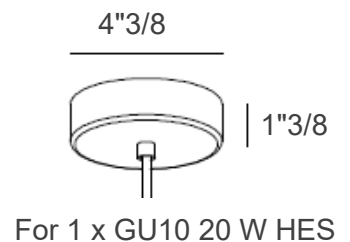

Hammer

Design: Paolo Grasselli

Description

Suspension lamp turned metal body painted in white or lead grey and in Deluxe finishes: lime green, blue China, brick and matt gold. Made in Italy.

Dimensions

- A) $\text{Ø}5\frac{7}{8}$ x $7\frac{1}{2}$ H
- B) $\text{Ø}7$ x $8\frac{5}{8}$ H
- C) $\text{Ø}11\frac{7}{8}$ x $8\frac{5}{8}$ H

Light Source

- A) -1 x GU10 20 W HES
-1 led module 9 W - 830 Lm - 2800 K
- B) -1 x GU10 20 W HES
-1 led module 12 W - 1110 Lm - 2800 K
- C) -1 led module 24 W -2150 Lm - 2800 K

Canopies

Note:

- All sizes are available with or without dimmer
- Surcharge for canopy in the same color as Deluxe structure