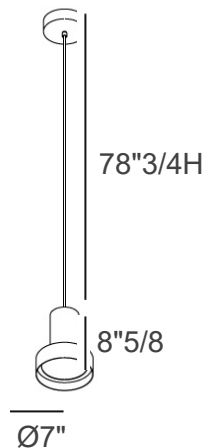

Hammer

Design: Paolo Grasselli

Description

Suspension lamp turned metal body painted in white or lead grey and in Deluxe finishes: lime green, blue China, brick and matt gold. Made in Italy.

Dimensions

- A) $\text{Ø}5\frac{7}{8}$ x $7\frac{1}{2}$ H
- B) $\text{Ø}7$ x $8\frac{5}{8}$ H
- C) $\text{Ø}11\frac{7}{8}$ x $8\frac{5}{8}$ H

Light Source

- A) -1 x GU10 20 W HES
-1 led module 9 W - 830 Lm - 2800 K
- B) -1 x GU10 20 W HES
-1 led module 12 W - 1110 Lm - 2800 K
- C) -1 led module 24 W -2150 Lm - 2800 K

Canopies

Note:

- All sizes are available with or without dimmer
- Surcharge for canopy in the same color as Deluxe structure