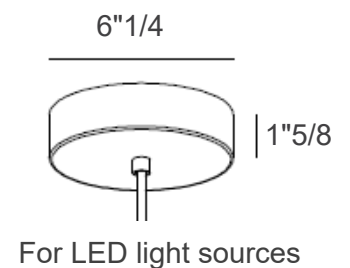

Hammer

Design: Paolo Grasselli

Description

Suspension lamp turned metal body painted in white or lead grey and in Deluxe finishes: lime green, blue China, brick and matt gold. Made in Italy.

Dimensions

- A) $\text{Ø}5\frac{7}{8}$ x $7\frac{1}{2}$ H
- B) $\text{Ø}7$ x $8\frac{5}{8}$ H
- C) $\text{Ø}11\frac{7}{8}$ x $8\frac{5}{8}$ H

Light Source

- A) -1 x GU10 20 W HES
-1 led module 9 W - 830 Lm - 2800 K
- B) -1 x GU10 20 W HES
-1 led module 12 W - 1110 Lm - 2800 K
- C) -1 led module 24 W -2150 Lm - 2800 K

Canopies

Note:

- All sizes are available with or without dimmer
- Surcharge for canopy in the same color as Deluxe structure