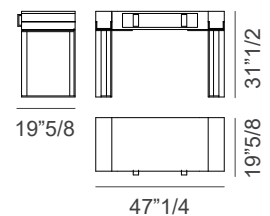

Montenapoleone (SC5003)

Design: Luca Scacchetti

Description

Console with one drawer. Structure available in polished or satin ebony or lacquered wood. Metal base and handles in bronze or black nickel and details covered with leather with galouchat pattern. Made in Italy.

Dimensions

Console SC5003: 70"7/8W x 19"5/8D x 31"1/2H
Console SC5003/1: 47"1/4W x 19"5/8D x 31"1/2H

Console SC5003

Console SC5003/1

Finishes & Materials

Structure: Polished/Satin lacquered wood / Polished/Satin Green ebony wood.