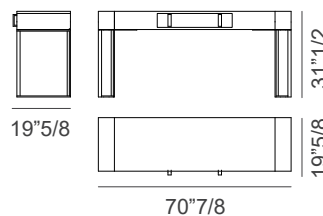

Montenapoleone (SC5003)

Design: Luca Scacchetti

Description

Console with one drawer. Structure available in polished or satin ebony or lacquered wood. Metal base and handles in bronze or black nickel and details covered with leather with galouchat pattern. Made in Italy.

Dimensions

Console SC5003: 70"7/8W x 19"5/8D x 31"1/2H
Console SC5003/1: 47"1/4W x 19"5/8D x 31"1/2H

Console SC5003

Console SC5003/1

Finishes & Materials

Structure: Polished/Satin lacquered wood / Polished/Satin Green ebony wood.