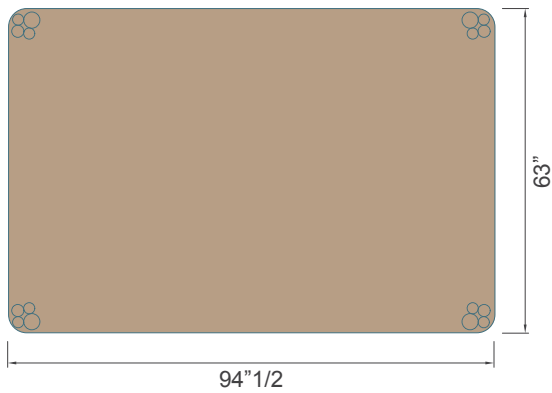

Forest

---

* For more specifications, please refer to the "Finishes & Materials" PDF