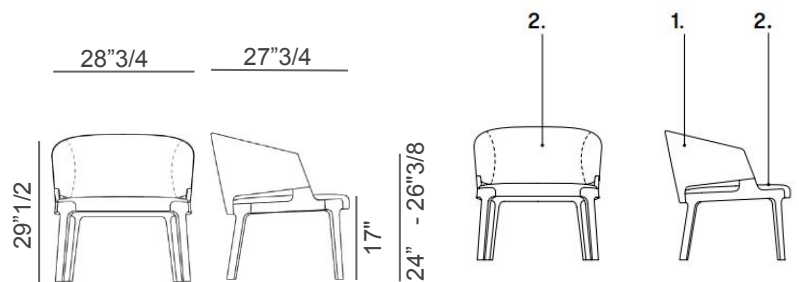

## Description

Lounge chair with low back and seat padded in fire retardant polyurethane foam. Ash wood or Canaletto walnut frame. Finishes and covers as per collection. Product available in bimaterial version. Optional cushions are available. Made in Italy.

## Dimensions

28"3/4W x 27"3/4D x 29"1/2H

**Seat height:** 17"

**Armrest height:** 24" - 26"3/8

## Finishes and materials

**Structure:** Ash wood or Canaletto walnut.

**Cover:** Fabric, eco-leather or leather.

1. External Backrest Cover
2. Seat & Internal Cover

Lumbar Pillow

17" x 9"3/8

(For more specifications, please refer to "Finishes & Materials")