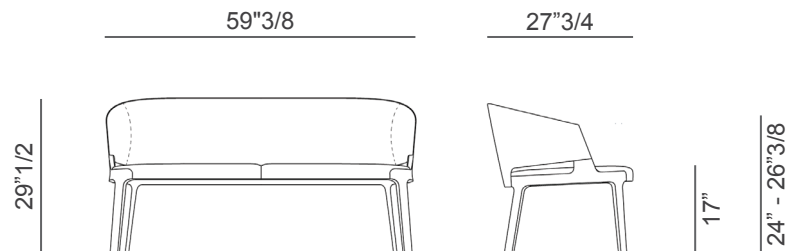

Dimensions

59"3/8W x 27"3/4D x 29"1/2H

Seat height: 17"

Armrest height: 24" - 26"3/8

Finishes and materials

Structure: Ash wood or Canaletto walnut.

Cover: Fabric, eco-leather or leather.

Bimaterial Version