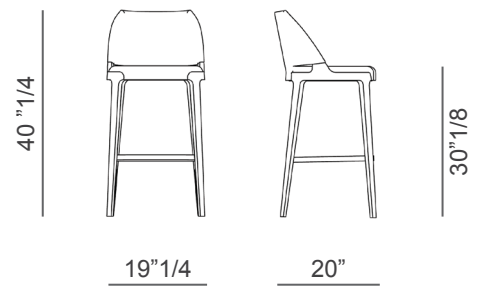

Dimensions

Bar Stool:

19"1/4W x 20"D x 40"3/4H

Seat height: 30"1/8

Counter Stool:

19"1/4W x 20"D x 36"1/4H

Seat height: 25"5/8

Finishes and materials