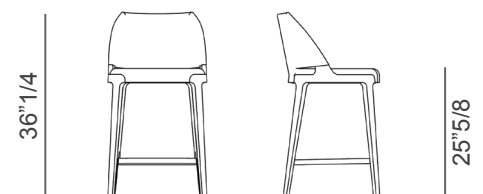

(For more specifications, please refer to "Finishes & Materials")