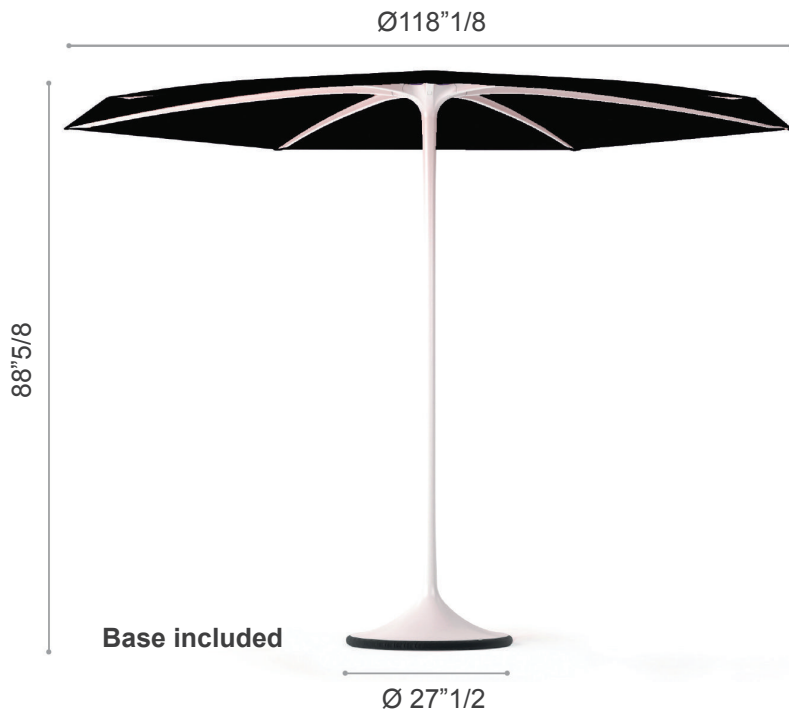

Palma

Description

Palma is the first automatic umbrella! Palma is like a chameleon that fits perfectly on every type of terrace. Top engineering combined with a very refined design results in this revolution called Palma, a strutless garden umbrella with the following characteristics: Organically shaped tapered ribs; Strutless design; Organically shaped screwless hub; Integrated gasspring for automatic opening; Tapered aluminum pole; Matching base with quick-release mechanism; Tire for easy movement on the terrace. Red Dot Award Winner "Best of the Best". An innovative and revolutionary system and truly the first of it's kind!

Palma

Dimensions

Ø 118" 1/8 x 88" 5/8H
Base: Ø 27" 1/2

Optional Ballast base
Round plate in galvanized steel with 4 screw holes and a central hole.

Finishes and materials

Pole: Coated aluminum in White, Sand or Black colors.

Cover: Fabric (White, Cappuccino, Black, Rock, Rose or Sage Linen).

Aluminum is a non-ferrous metal, which combines great mechanical rigidity with light weight; this makes it especially suitable for making furniture. If treated correctly it has a good resistance to corrosion. One of the treatments is powder coating. After a chemical pre-treatment an epoxy powder is applied statically and baked.

These **fabrics** have been woven from masscolored acrylic fiber; optimal water and UV resistance, plus years of comfort.

(For more specifications, please refer to "Finishes & Materials")