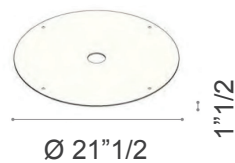

Palma

Dimensions

Ø 118" 1/8 x 88" 5/8H
Base: Ø 27" 1/2

Optional Ballast base
Round plate in galvanized steel with 4 screw holes and a central hole.

Finishes and materials

Pole: Coated aluminum in White, Sand or Black colors.